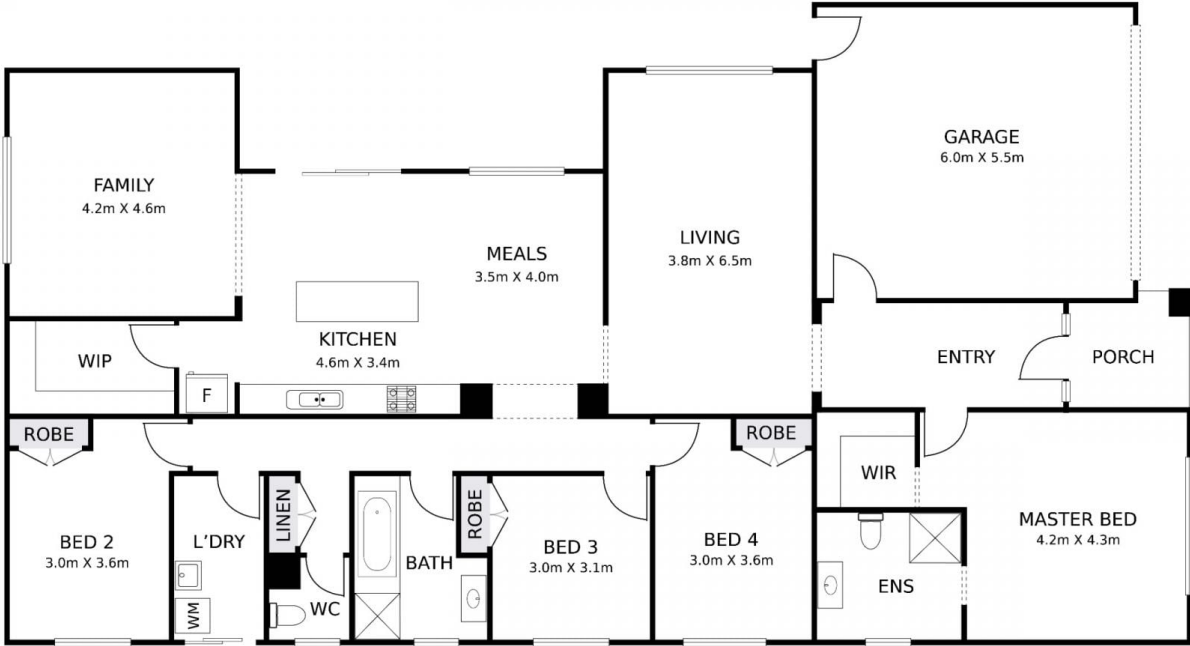

From the moment you arrive, the striking façade, upgraded front porch tiles, beautifully modified landscaping and commanding street presence create an unforgettable first impression. Step through the extra-wide, oversized double entry doors and be welcomed by soaring ceilings, expansive hallways, stunning feature walls and a sense of space rarely found in modern homes. With a grand 3m high entry and impressive 2.7m ceilings flowing throughout,

Price : Grand Opening at 1PM â€“ Coffee on Us!
â€•

Land Size : 461 sqm

View : <https://www.ypa.com.au/8702494>

Nirav Gupta
0452 236 536

Pardeep Chahal
0431 595725

24 LUTINE CIRCUIT, POINT COOK

DISCLAIMER: THIS FLOOR PLAN IS A VISUAL GUIDE ONLY AND MAY CONTAIN INACCURACIES IN MEASUREMENTS, LAYOUT, ROOM NAMES OR FEATURES. NO WARRANTY IS GIVEN AS TO ITS ACCURACY. INTERESTED PARTIES MUST CONDUCT THEIR OWN DUE DILIGENCE.