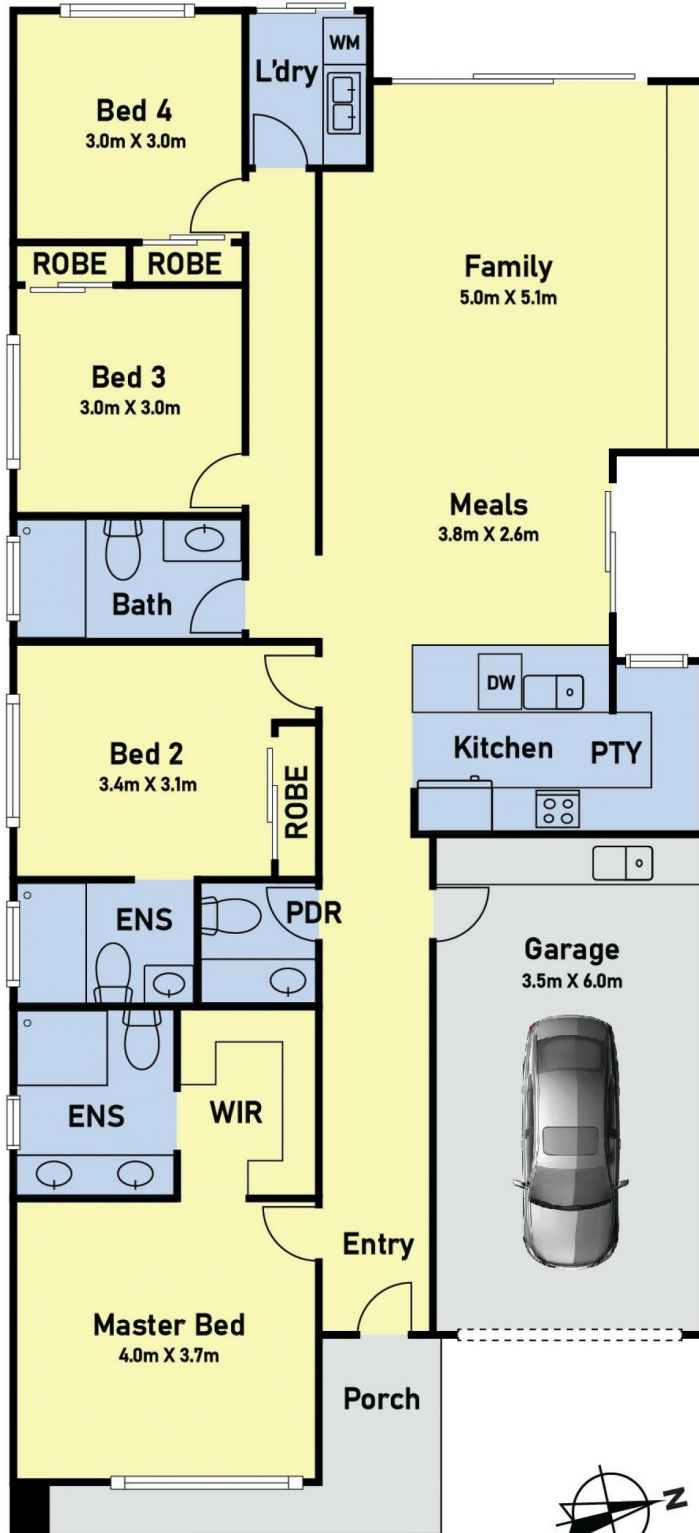

PROPERTY FEATURES:

- 4 Spacious Bedrooms including 2 Master Bedrooms with private ensuities
- 3 Stylish Bathrooms featuring double vanities and premium fittings

Manu Kumar
0435 456 004

Carla Primiano
0407 183 331

Floor Plan

NOTE: SIZE AND DIMENSIONS ARE INDICATIVE AND SHOULD NOT BE TAKEN AS DEFINITE.