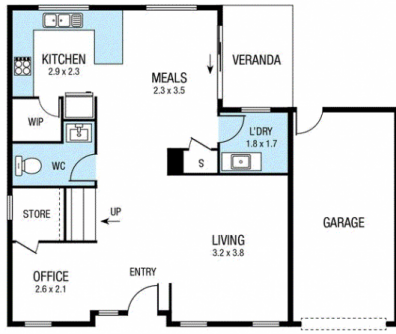

**62 Bayano Way Craigieburn VIC**

**3**  **2**  **1** 

Discover this well-appointed, family-friendly home in the heart of Craigieburn ? perfect for those seeking comfort, convenience and a modern lifestyle.

**View** : <https://www.ypa.com.au/8570193>

GROUND FLOOR

FIRST FLOOR

SITE PLAN

62 Bayano Way, Craigieburn