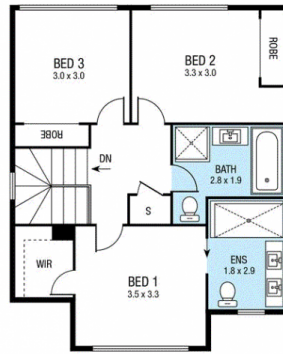

**62 Bayano Way Craigieburn VIC**

**3**  **2**  **1** 

Discover this well-appointed, family-friendly home in the heart of Craigieburn ? perfect for those seeking comfort, convenience and a modern lifestyle.

**View** : <https://www.ypa.com.au/8570193>

GROUND FLOOR

FIRST FLOOR

SITE PLAN

62 Bayano Way, Craigieburn