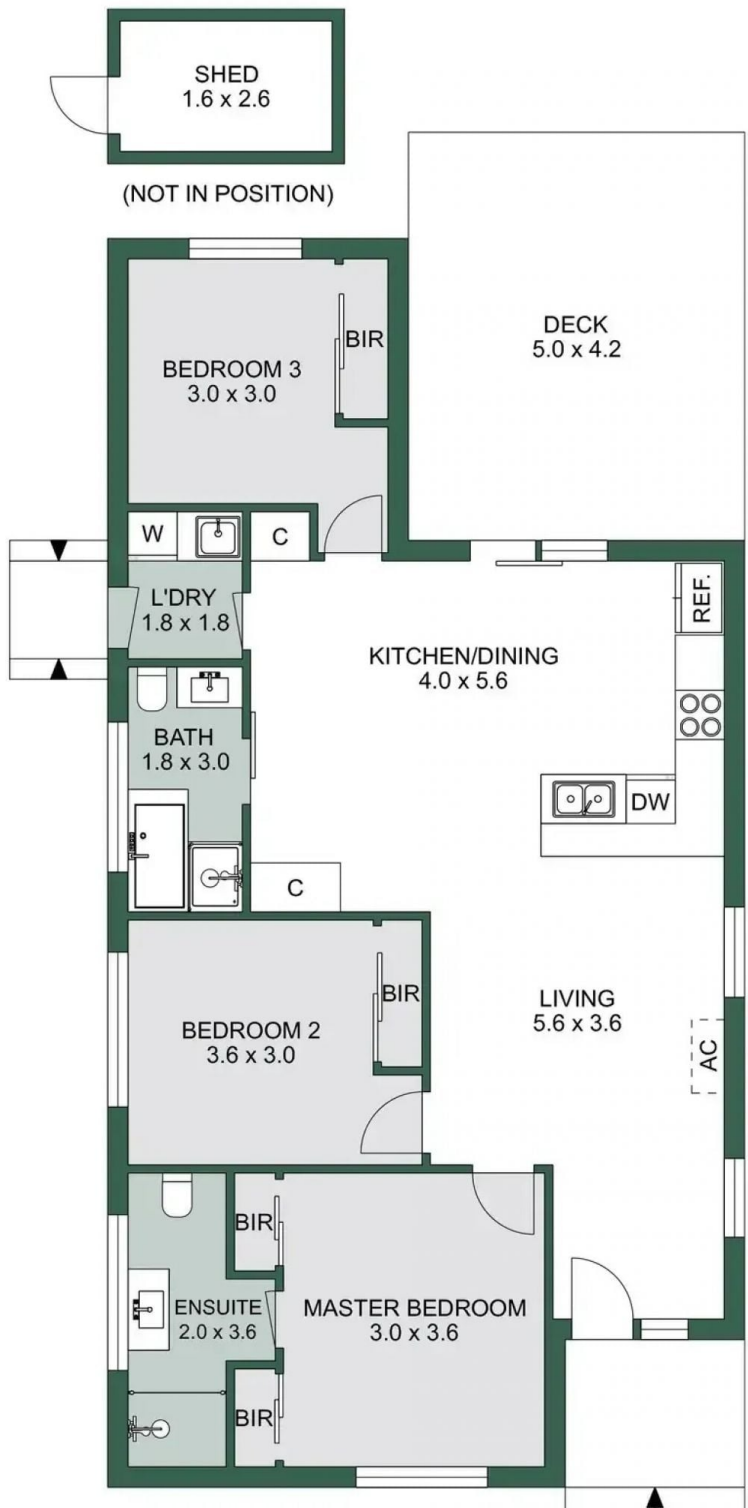

156 Seventh Avenue Rosebud VIC

3 2 2

YPA Rye would like to welcome you to this cute coastal home.

View : <https://www.ypa.com.au/8403447>

Perfectly positioned in one of Rosebud's most sought-after pockets, this beautifully presented home delivers space, style and comfort just minutes from the beach, shops & cafés.

From the moment you arrive, you'll be impressed by the inviting layout, natural light and the seamless flow between indoor and outdoor living

Featuring:

Three spacious bedrooms with built-in robes, Master with ensuite

Jessica Trahar
0416 737 904

SITE PLAN

The site plan and floor plan are not to scale; measurements are indicative and in metres.
 Bushes and trees are placed for illustration purposes. Plans should not be relied on.
 Interested parties should make and rely on their own enquiries.