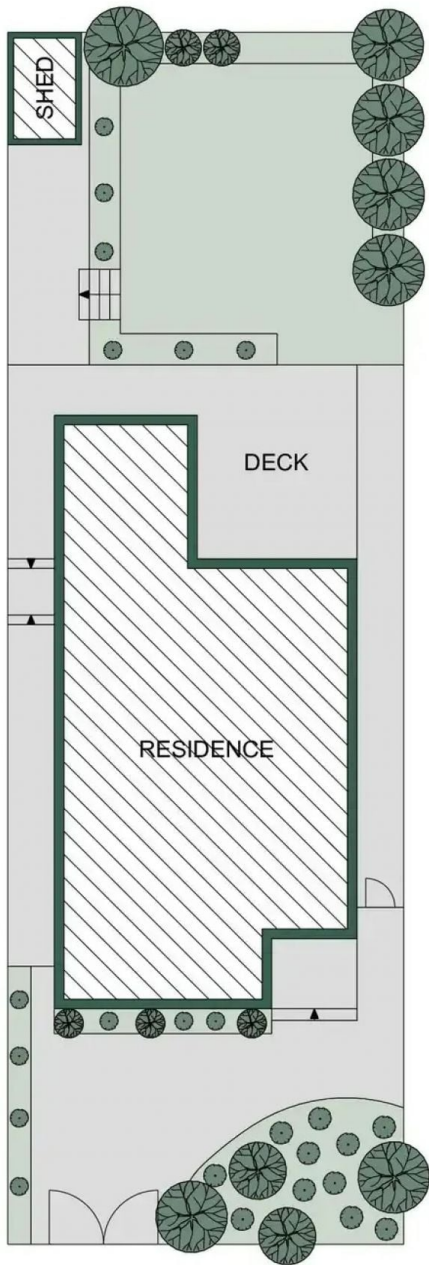

156 Seventh Avenue Rosebud VIC

3 2 2

YPA Rye would like to welcome you to this cute coastal home.

View : <https://www.ypa.com.au/8403447>

Perfectly positioned in one of Rosebud's most sought-after pockets, this beautifully presented home delivers space, style and comfort just minutes from the beach, shops & cafés.

From the moment you arrive, you'll be impressed by the inviting layout, natural light and the seamless flow between indoor and outdoor living

Featuring:

Three spacious bedrooms with built-in robes, Master with ensuite

Jessica Trahar
0416 737 904

SITE PLAN

The site plan and floor plan are not to scale; measurements are indicative and in metres.
 Bushes and trees are placed for illustration purposes. Plans should not be relied on.
 Interested parties should make and rely on their own enquiries.