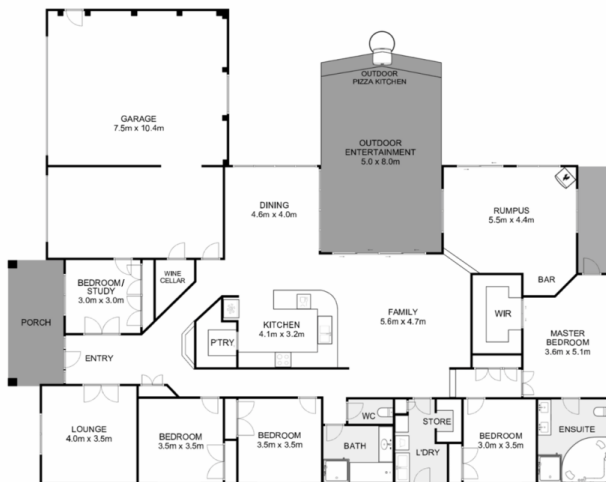

27 Rupertswood Drive, Brookfield

27 Rupertswood Drive, Brookfield