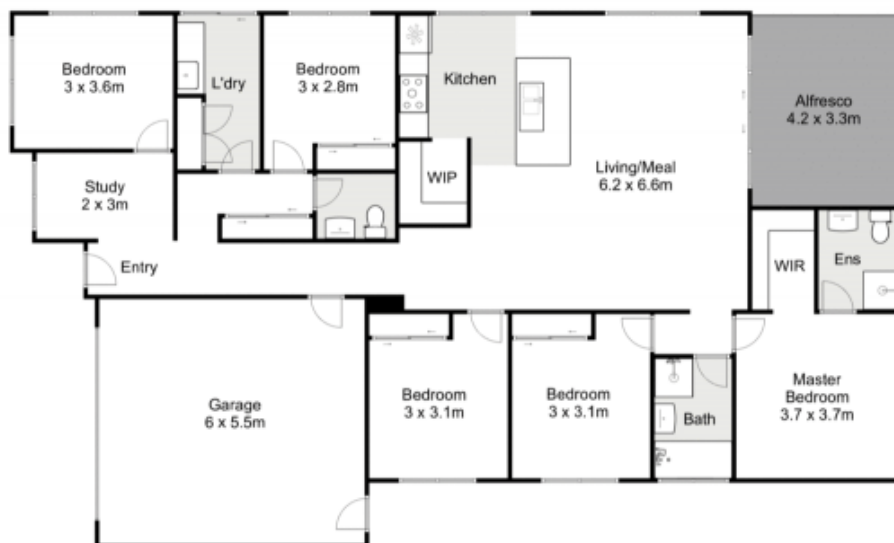

Jodi Nash
0419 342 120

5 Telford Court, Darley