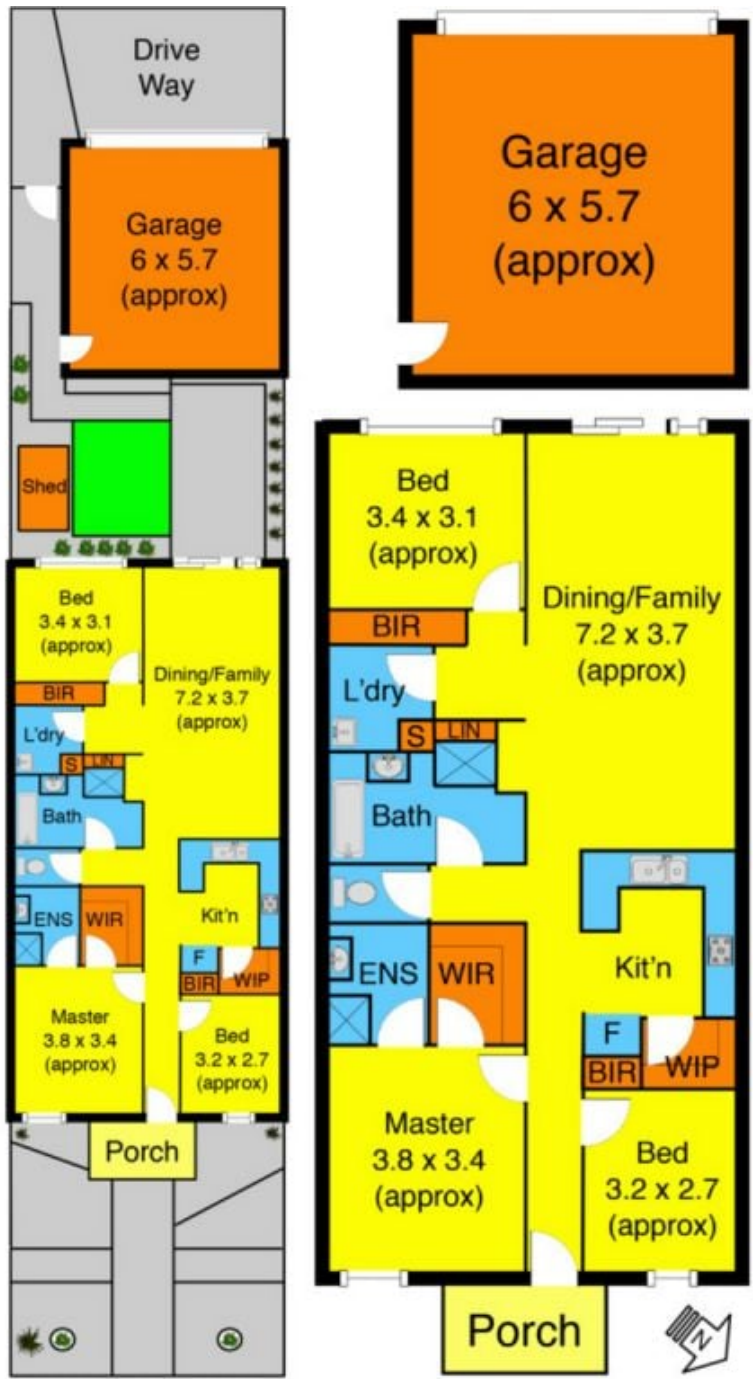

Peppermint Walk