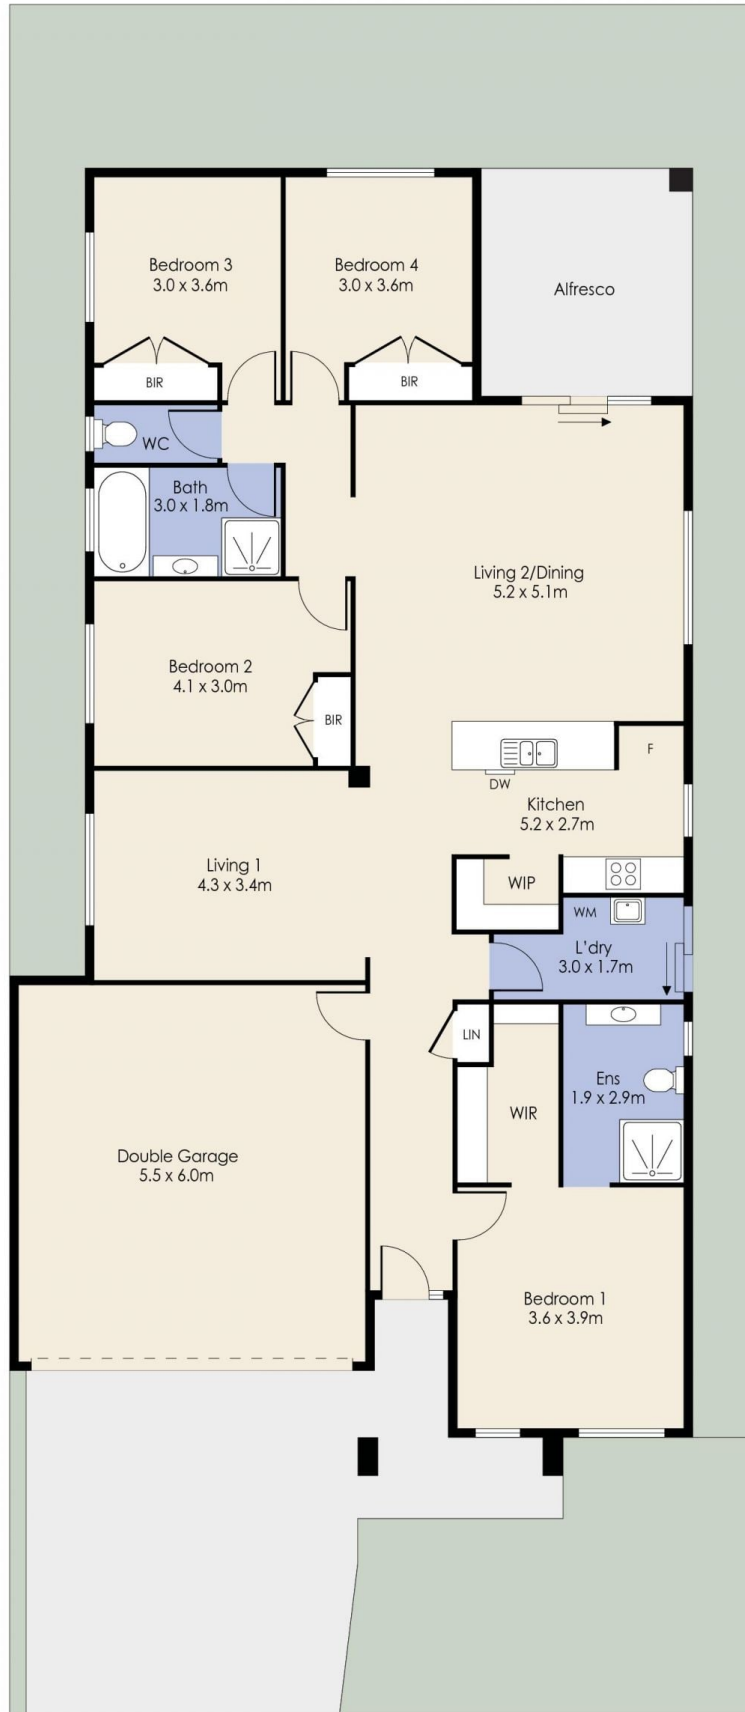

9 Wedgebill Circuit Werribee VIC

4 2 2

Perfectly positioned in the thriving Harpley Estate, this thoughtfully designed home offers the perfect blend of space, style, and functionality. Boasting multiple living zones, quality upgrades, and a family-friendly layout, it's a home that delivers on every level.

Why You'll Love This Home:

? Spacious Accommodation: Four generous bedrooms, including a master retreat complete with a walk-in robe and a private ensuite. The remaining bedrooms are fitted with built-in robes and are serviced by a sleek central bathroom & separate toilet.

? Multiple Living Areas: Enjoy the flexibility of two living zones - A formal lounge upon entry plus a bright and airy open-plan family and dining zone at the rear.

? Contemporary Kitchen: The stylish kitchen is a chef's

View : <https://www.ypa.com.au/8332005>

Victoria Peart
0406 551 777

9 Wedgebill Circuit, WERRIBEE

Whilst every attempt has been made to ensure the accuracy of the floor plan contained here, measurements of doors, windows, rooms and any other items are approximate and no responsibility is taken for any error, omission, or mis-statement. This plan is for illustrative purposes only and should be used as such by any prospective purchaser. The services, systems and appliances shown have not been tested and no guarantee as to their operability or efficiency can be given.