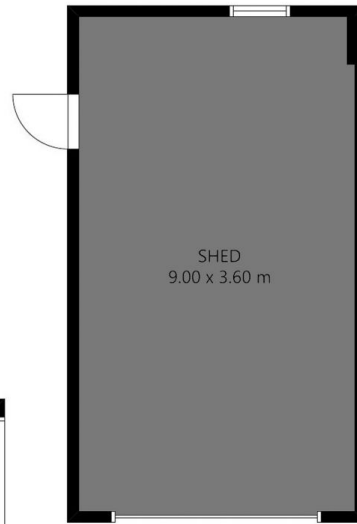

View : <https://www.ypa.com.au/8259372>

**Victoria Peart**  
**0406 551 777**

FLOOR PLAN IS PROVIDED AS INDICATIVE LAYOUT ONLY, MEASUREMENTS ARE NOT AVAILABLE, FLOORPLAN IS NOT TO SCALE.  
NO GUARANTEES PROVIDED ON ACCURACY