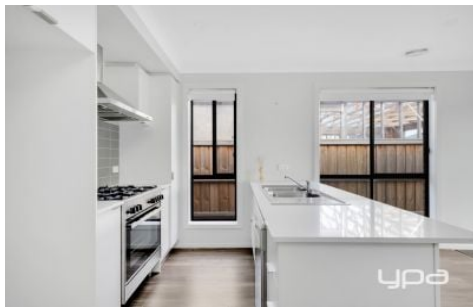

# ypa

7 Platypus Chase Beveridge VIC

4  2  2 

SOLD BY MELISSA ABELA!

Price : \$ 540,000

View : <https://www.ypa.com.au/8204903>

**Melissa Abela**  
0405 264 150

**Gianni D'Angelo**  
0466 185 825