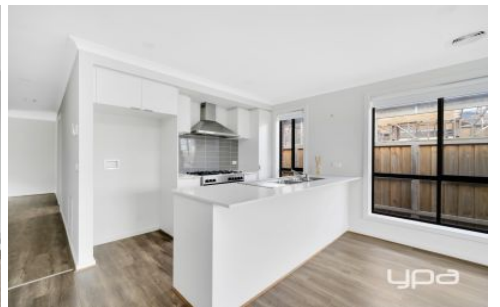

# ypa

7 Platypus Chase Beveridge VIC

4  2  2 

SOLD BY MELISSA ABELA!

Price : \$ 540,000

View : <https://www.ypa.com.au/8204903>

**Melissa Abela**  
0405 264 150

**Gianni D'Angelo**  
0466 185 825