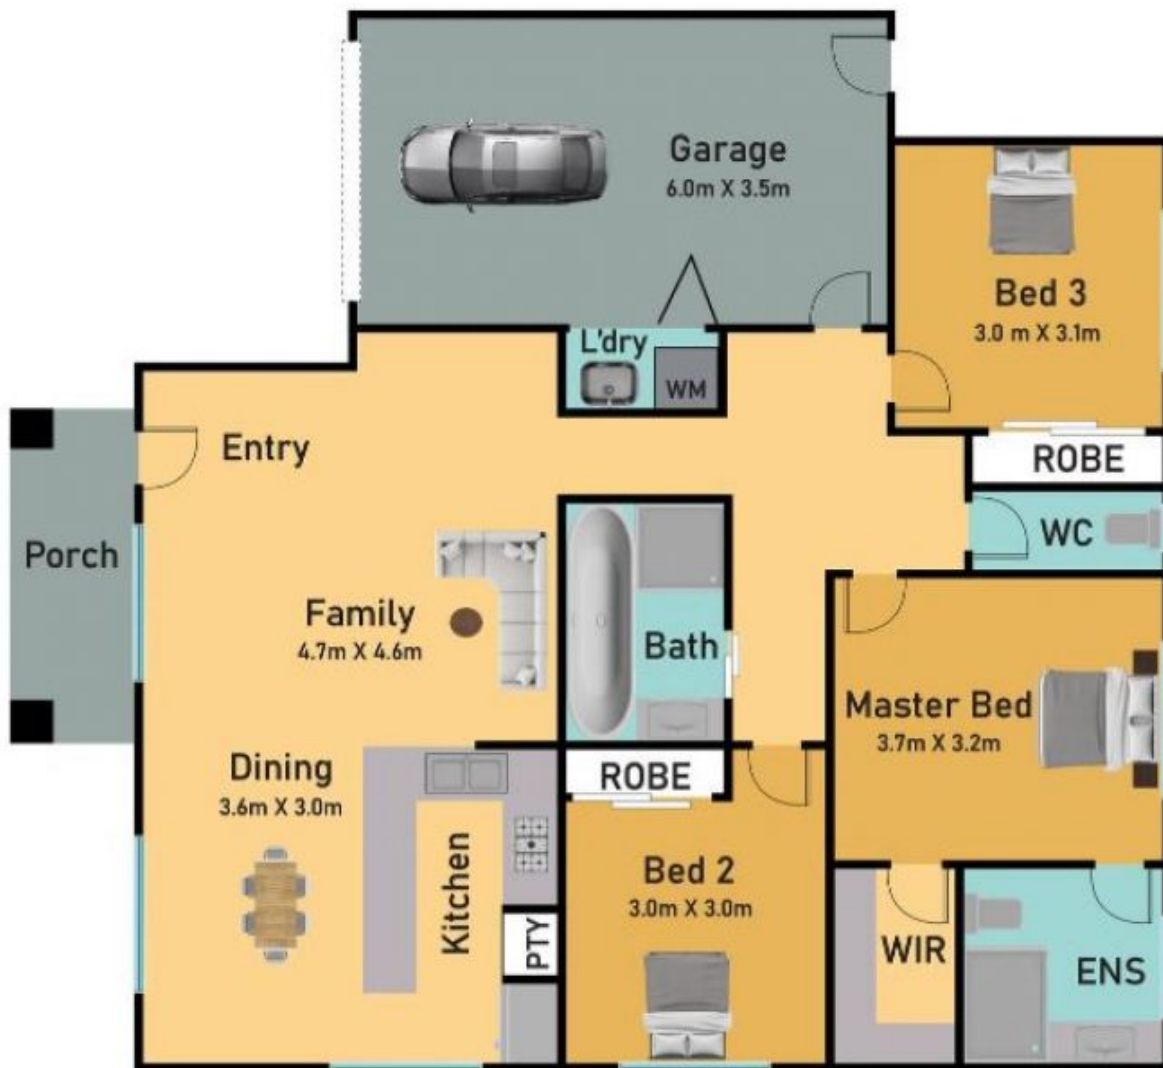

42 Canterbury Circuit MELTON SOUTH VIC

3  **2**  **1** 

YOUR PERFECT RETREAT!

YPA Melton proudly presents this charming three bedroom home, nestled in the heart of Melton South at 42 Canterbury Circuit. This well-designed property offers a perfect combination of modern living and comfort, ideal for families or anyone looking to enjoy the serene lifestyle this area provides.

Upon entry, you're greeted by a spacious and airy open-plan living area, seamlessly connecting the kitchen, dining, and lounge spaces. The kitchen is equipped with high-quality appliances, ample storage, and sleek countertops, creating the ideal environment for cooking and entertaining.

The master bedroom serves as your private sanctuary,

View : <https://www.ypa.com.au/8165671>

Chelsea Farrugia
0414 108 324

Lehna Angelino
0415 909 604

42 Canterbury Cct, Melton

*Whilst every attempt has been made to ensure the accuracy of the floor plan contained here, measurements of doors, windows, rooms and any other items are approximate and no responsibility is taken for any error, omission or mis-statement. This plan is for illustrative purpose only and should be used as such by any perspective purchaser. The services, systems and appliances shown have not been tested and no guarantee as to their operability or efficiency can be given.