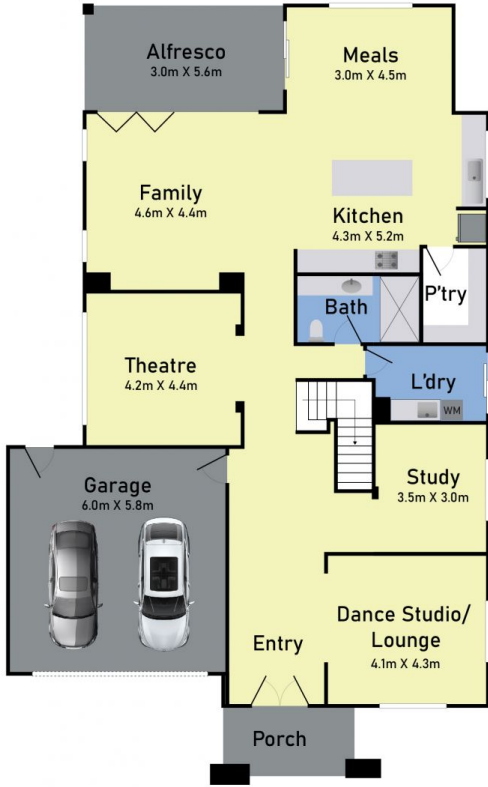

11 Royal Circuit Point Cook VIC

4  5  2 

YPA Point Cook Presents 11 Royal Circuit, Point Cook, a stunning residence nestled within the prestigious Alamanda Estate. This magnificent Carlisle built up property, set on a generous , effortlessly combines luxury, functionality, and contemporary design to offer an unparalleled living experience.

As you step through the doors, you'll be greeted by an atmosphere of elegance and sophistication. The home features four generously sized bedrooms, each with its own ensuite, providing every family member with a private and comfortable retreat. These luxurious ensuites enhance the sense of opulence and convenience, making every day feel like a spa day.

The living areas are designed with an open-plan layout, enhanced by in-built speakers on both floors, creating a

Price : \$ 1,420,000

View : <https://www.ypa.com.au/8123803>

Nirav Gupta
0452236536

Pardeep Chahal
0431 595725

Ground Floor

First Floor

Site Plan

11 Royal Circuit, Point Cook

* Dimensions are approximate and for illustrative purposes only