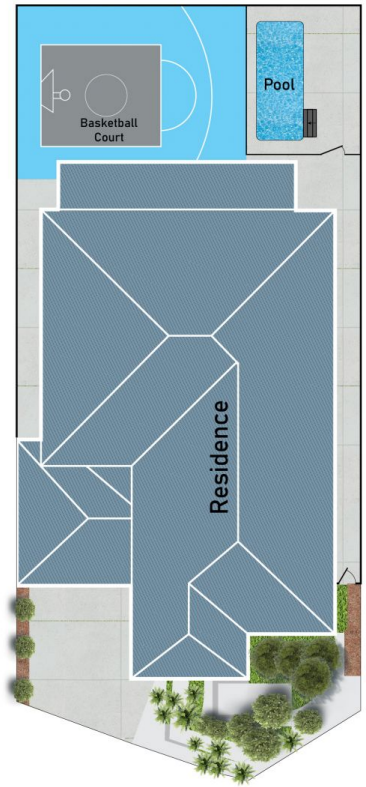

11 Royal Circuit Point Cook VIC

4  5  2 

YPA Point Cook Presents 11 Royal Circuit, Point Cook, a stunning residence nestled within the prestigious Alamanda Estate. This magnificent Carlisle built up property, set on a generous , effortlessly combines luxury, functionality, and contemporary design to offer an unparalleled living experience.

The living areas are designed with an open-plan layout, enhanced by in-built speakers on both floors, creating a

Price : \$ 1,420,000

View : <https://www.ypa.com.au/8123803>

Nirav Gupta
0452236536

Pardeep Chahal
0431 595725

Ground Floor

First Floor

Site Plan

11 Royal Circuit, Point Cook

* Dimensions are approximate and for illustrative purposes only