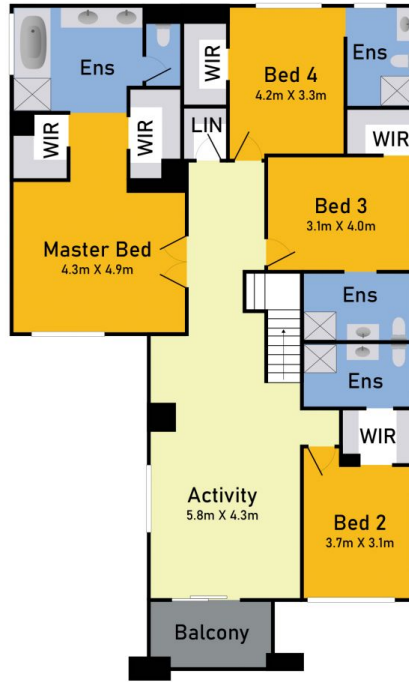

11 Royal Circuit Point Cook VIC

4  5  2 

YPA Point Cook Presents 11 Royal Circuit, Point Cook, a stunning residence nestled within the prestigious Alamanda Estate. This magnificent Carlisle built up property, set on a generous , effortlessly combines luxury, functionality, and contemporary design to offer an unparalleled living experience.

The living areas are designed with an open-plan layout, enhanced by in-built speakers on both floors, creating a

Price : \$ 1,420,000

View : <https://www.ypa.com.au/8123803>

Nirav Gupta
0452236536

Pardeep Chahal
0431 595725

Ground Floor

First Floor

Site Plan

11 Royal Circuit, Point Cook

* Dimensions are approximate and for illustrative purposes only