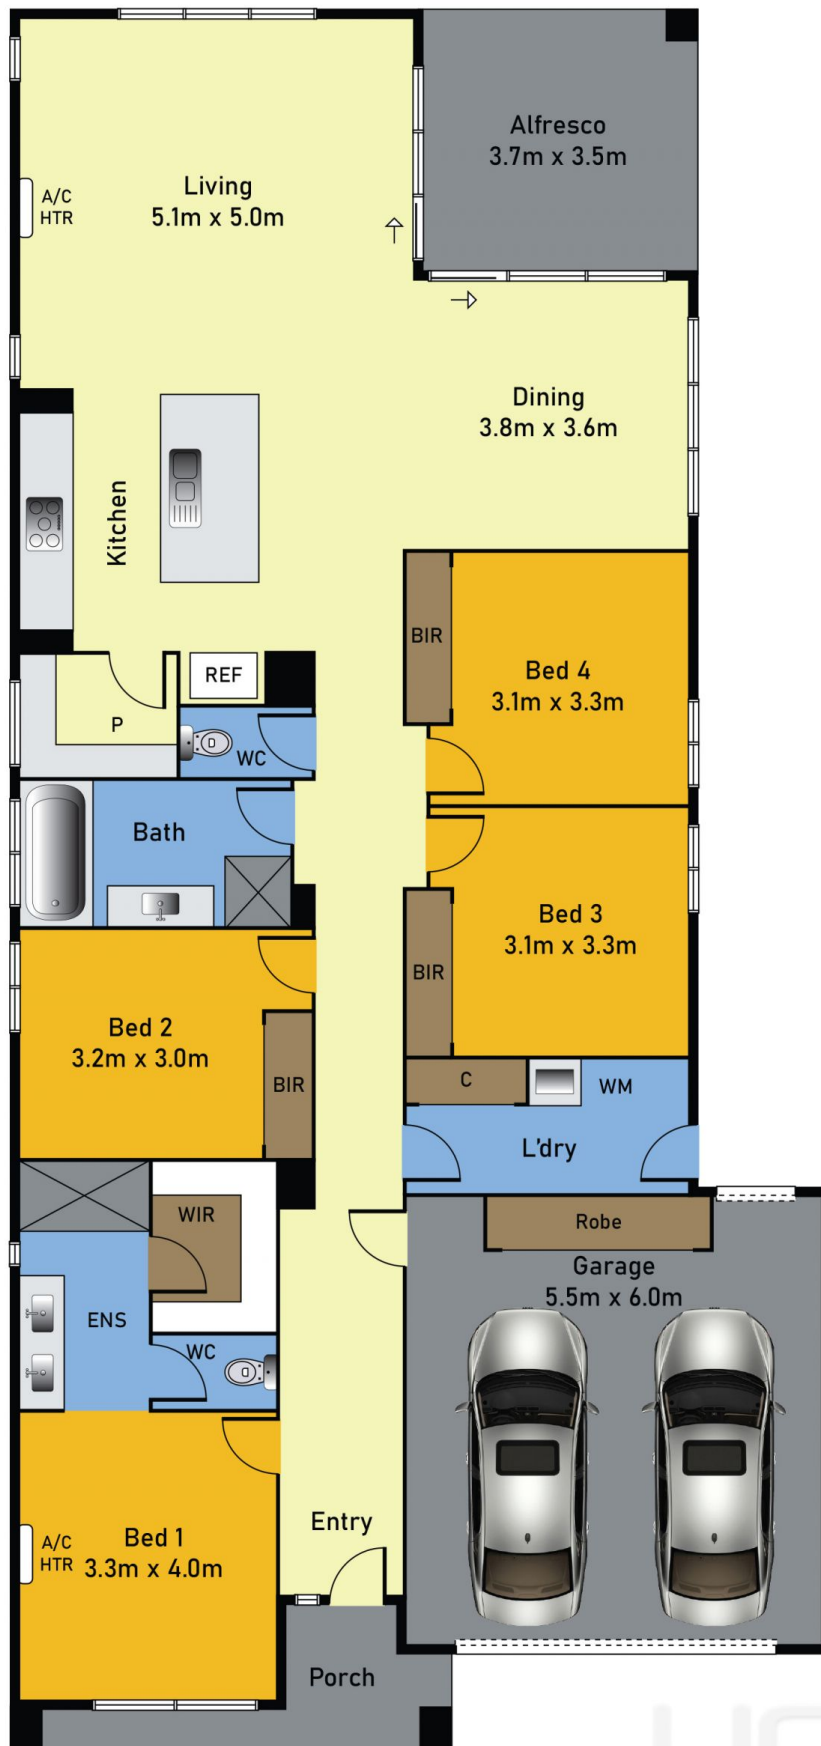

As you approach, the striking facade captivates with its wide entrance, inviting natural light to flood the interiors, enhanced by elegant downlights throughout. A charming feature wall adorned with a beautiful color palette adds a touch of sophistication.

Nestled in a prime location, this home boasts a spacious, flowing floor plan that effortlessly blends modern design with impeccable presentation. With four bedrooms, two bathrooms, and a double garage, it offers ample space for relaxed family living.

Price : \$ 810,000
Land Size : 424 sqm
View : <https://www.ypa.com.au/7998843>

Pardeep Chahal
0431 595 725

Nirav Gupta
0452 236 536

7 Snowsill Circuit, Point Cook

Disclaimer: Floor Plan measurements are approximate and are for illustrative purposes only.