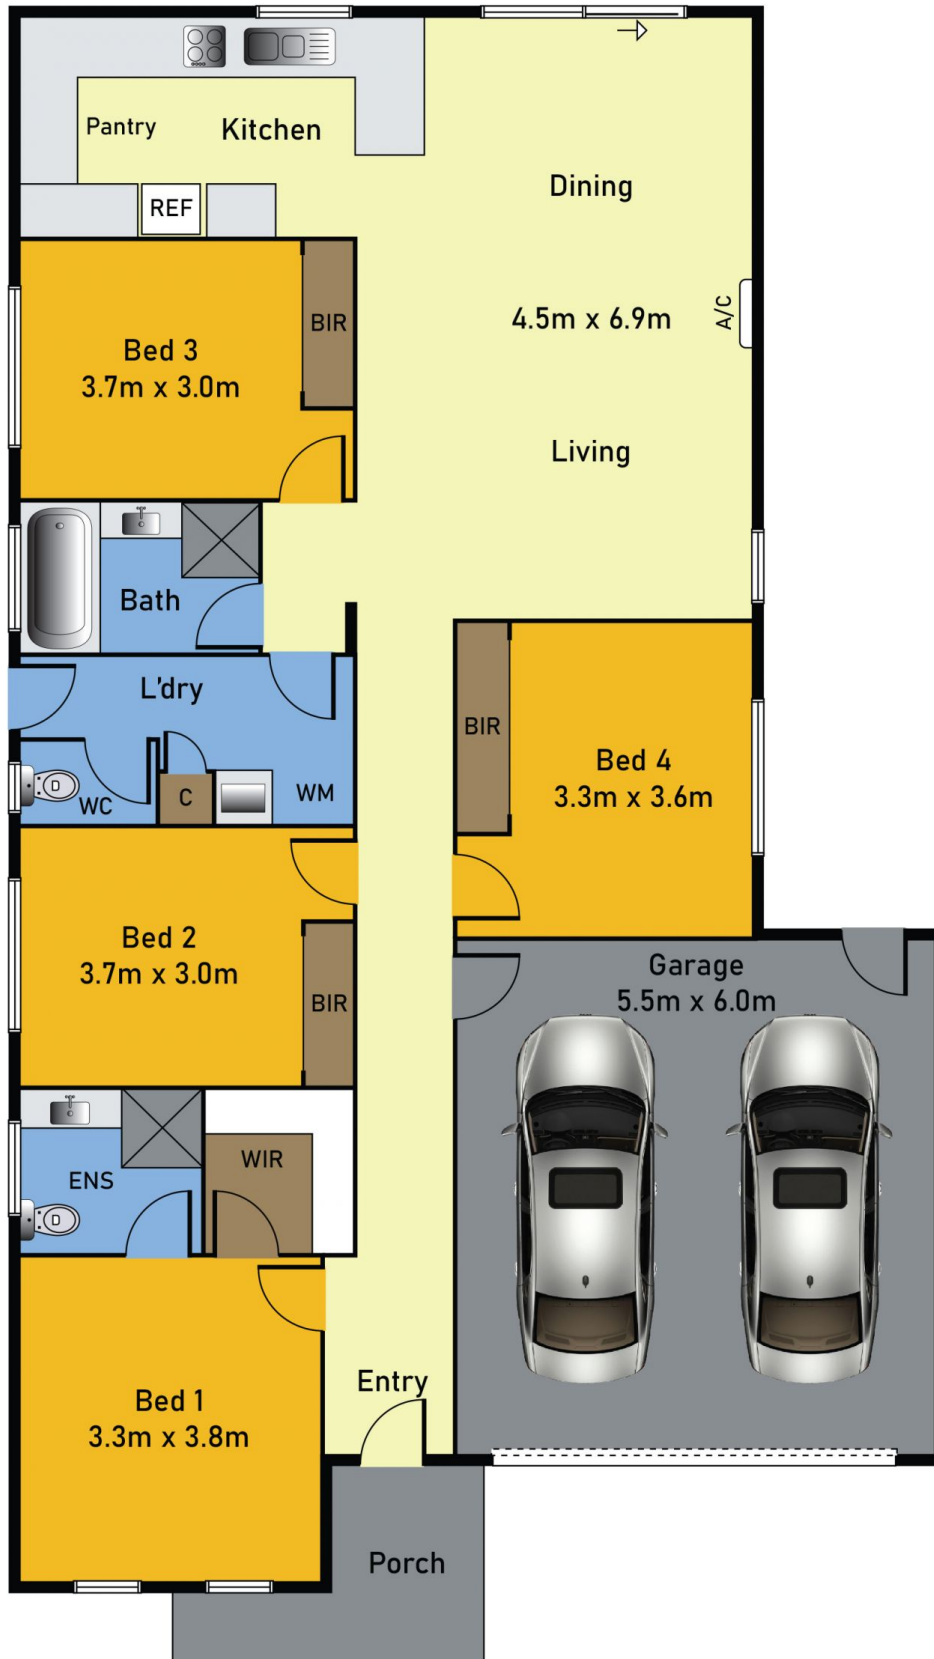

Highlighted Features:

Master Bedroom Oasis: Enjoy a luxurious retreat with a

Price : Contact Agent!

View : <https://www.ypa.com.au/7992926>

Pardeep Chahal
0431 595725

Nirav Gupta
0452236536

30 Ferntree Drive, Werribee

Disclaimer: Floor Plan measurements are approximate and are for illustrative purposes only.