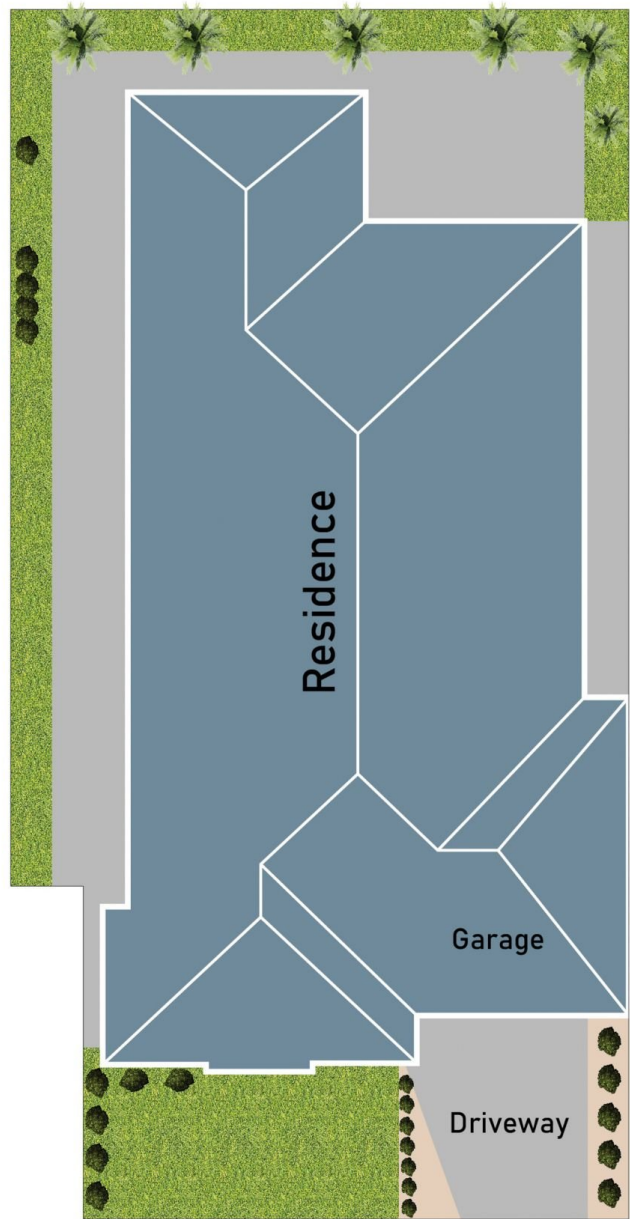

**Price** : \$719,000 - \$779,000  
**Land Size** : 378 sqm  
**View** : <https://www.ypa.com.au/7984442>

**Kamaljeet Singh**  
0433 619 387

## Floor Plan

## Site Plan