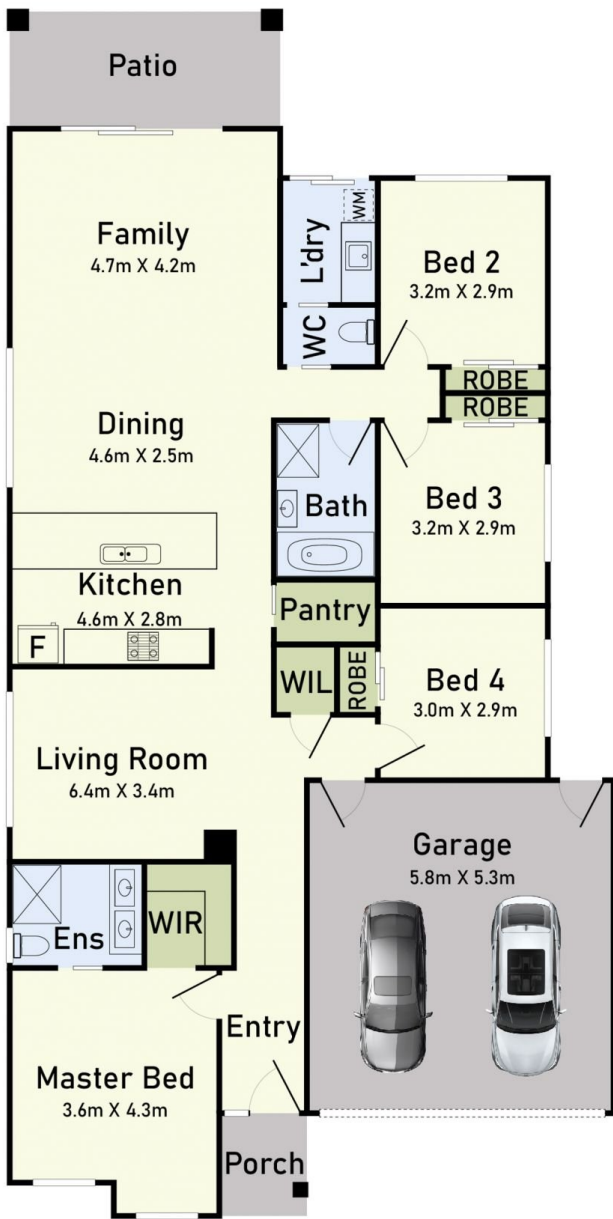

Step inside to discover a spacious layout featuring four bedrooms, including an impressive master suite complete with an ensuite bathroom and walk-in robe, offering a private sanctuary within the home.

**Price** : \$719,000 - \$779,000  
**Land Size** : 378 sqm  
**View** : <https://www.ypa.com.au/7984442>

**Kamaljeet Singh**  
0433 619 387

## Floor Plan

## Site Plan