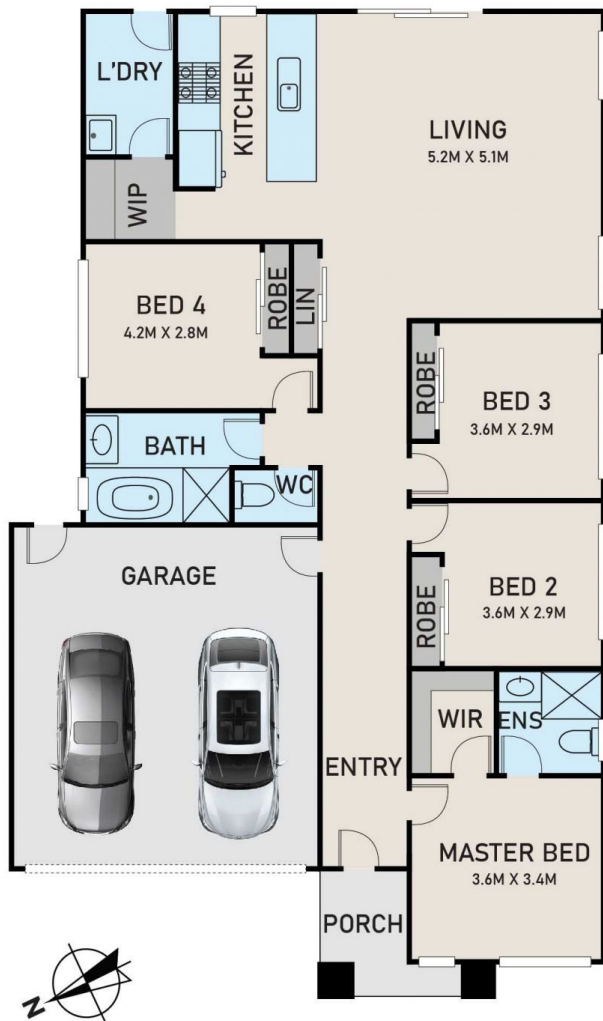

84 Beatrix Circuit Officer VIC

4 2 2

Welcome to your dream home located in the highly sought after Arcadia Estate at 84 Beatrix Circuit, Officer, VIC 3809! This stunning property offers the epitome of modern living, promising unparalleled comfort and convenience for you and your family.

As the first owner of this brand new home, you'll relish in the luxury of four spacious bedrooms and two beautifully appointed bathrooms. The double garage provides ample space for your vehicles and storage needs.

Step into the heart of the home, where an open planned living area seamlessly integrates the kitchen with modern appliances, a large walk-in pantry, and a family room. Perfect for entertaining or simply enjoying quality time with loved ones, this space exudes warmth and functionality.

Price : Brand New - \$10k FHOG Available
View : <https://www.ypa.com.au/7948803>

Frances Cutri
0423 485 688

Jayne Rosevear
0438 580 780

FLOOR PLAN

SITE PLAN

84 BEATRIX CIRCUIT, OFFICER

* DIMENSIONS ARE APPROXIMATE AND FOR ILLUSTRATIVE PURPOSES ONLY