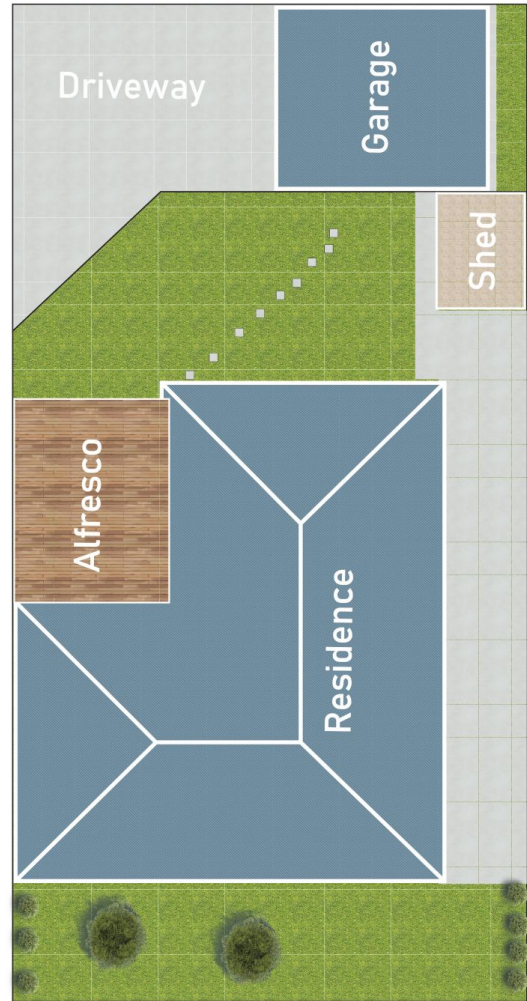

Site Plan

47 Morokai Grove, Lilydale, VIC 3140

* Dimensions are approximate and for illustrative purposes only