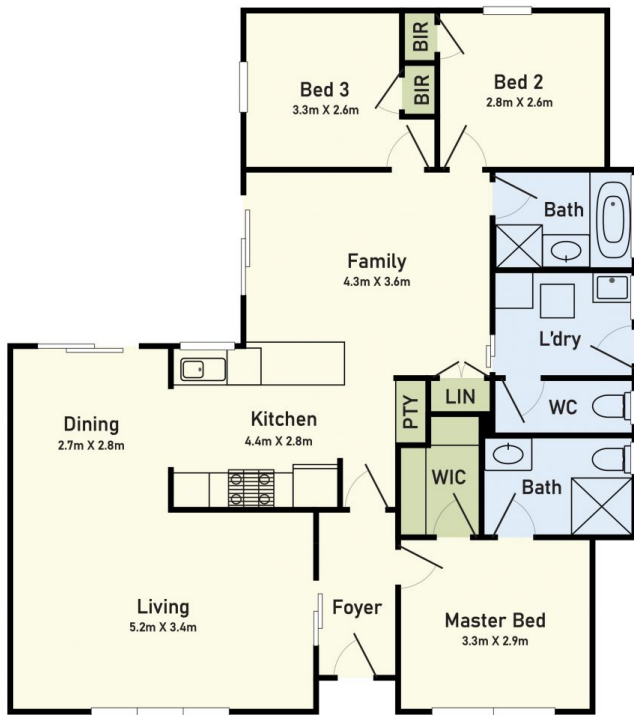

## 47 Morokai Grove Lilydale VIC

3  2  2 

Located in the serene neighborhood of Lilydale, 47 Morokai Grove is a charming property that epitomizes comfort and convenience. This delightful residence offers a perfect blend of modern amenities and timeless elegance, making it an ideal home for families or individuals seeking tranquility without compromising on style.

Upon entering, you are greeted by a welcoming ambiance that sets the tone for the entire home. The spacious living area boasts abundant natural light, creating a warm and inviting atmosphere for relaxation or entertaining guests. The adjoining dining area seamlessly flows into the well-appointed kitchen, complete with sleek cabinetry, premium appliances, and ample counter space, catering to the needs of any culinary enthusiast.

This residence features three generously sized bedrooms,

**Price** : \$725,000 - \$775,000  
**Land Size** : 412 sqm  
**View** : <https://www.ypa.com.au/7928837>

**Rajiv Ranjan**  
0413 775 214

**Ratnakar Panigrahi**  
0425 794 659

## Floor Plan