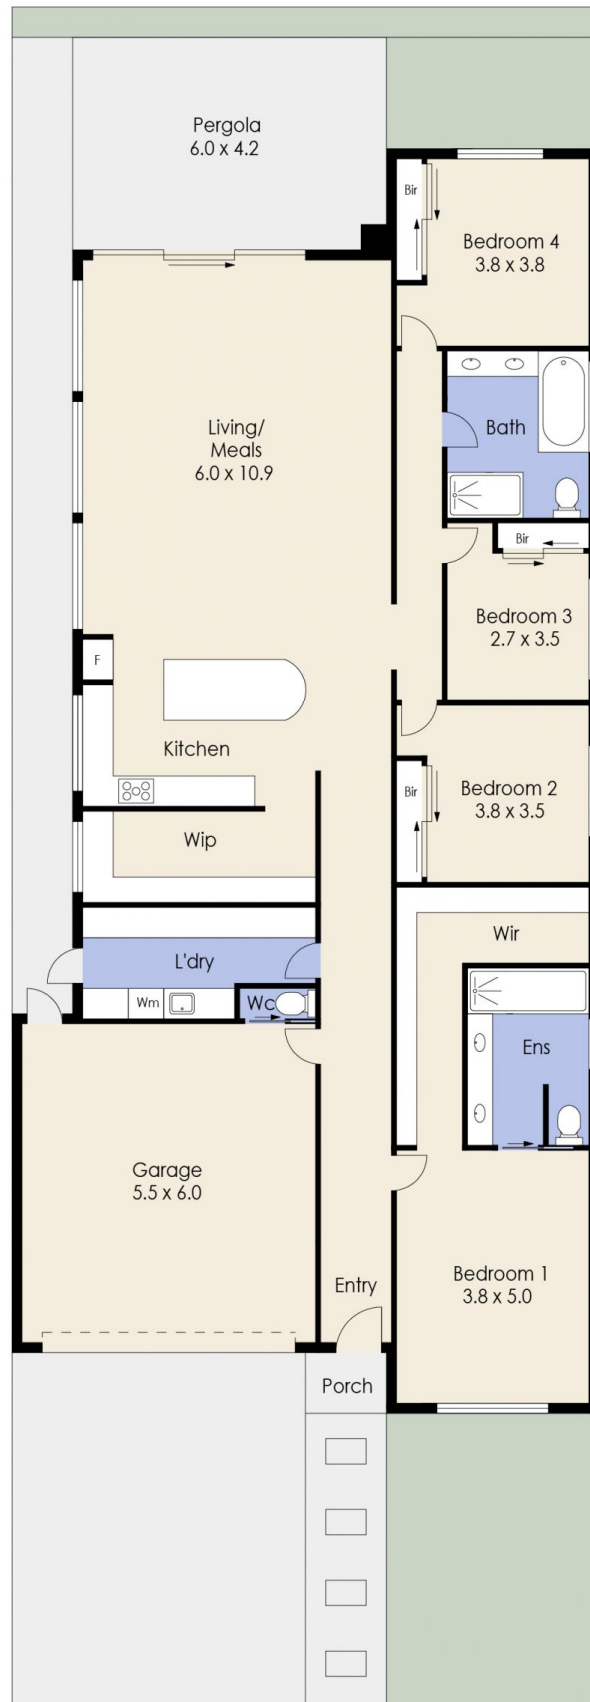

13 Mosley Crescent Truganina VIC

4 🚗 2 🚗 2 🚗

Welcome to 13 Mosley Crescent, Truganina - where luxury meets lifestyle and every corner tells a story of elegance and comfort! Prepare to be swept off your feet as you step into this enchanting residence, where modern living takes on a whole new meaning.

Imagine lounging in the open-plan living area, where the kitchen seamlessly merges with the dining and lounge spaces, creating an inviting atmosphere for entertaining or simply unwinding after a long day. And let's not forget

Price : \$849,000 - \$899,000

View : <https://www.ypa.com.au/7924225>

Abdul Merabi
0424 263 506

Mitch Smit
0450 913 513

13 Mosley Crescent, TRUGANINA

Whilst every attempt has been made to ensure the accuracy of the floor plan contained here, measurements of doors, windows, rooms and any other items are approximate and no responsibility is taken for any error, omission, or mis-statement. This plan is for illustrative purposes only and should be used as such by any prospective purchaser. The services, systems and appliances shown have not been tested and no guarantee as to their operability or efficiency can be given.