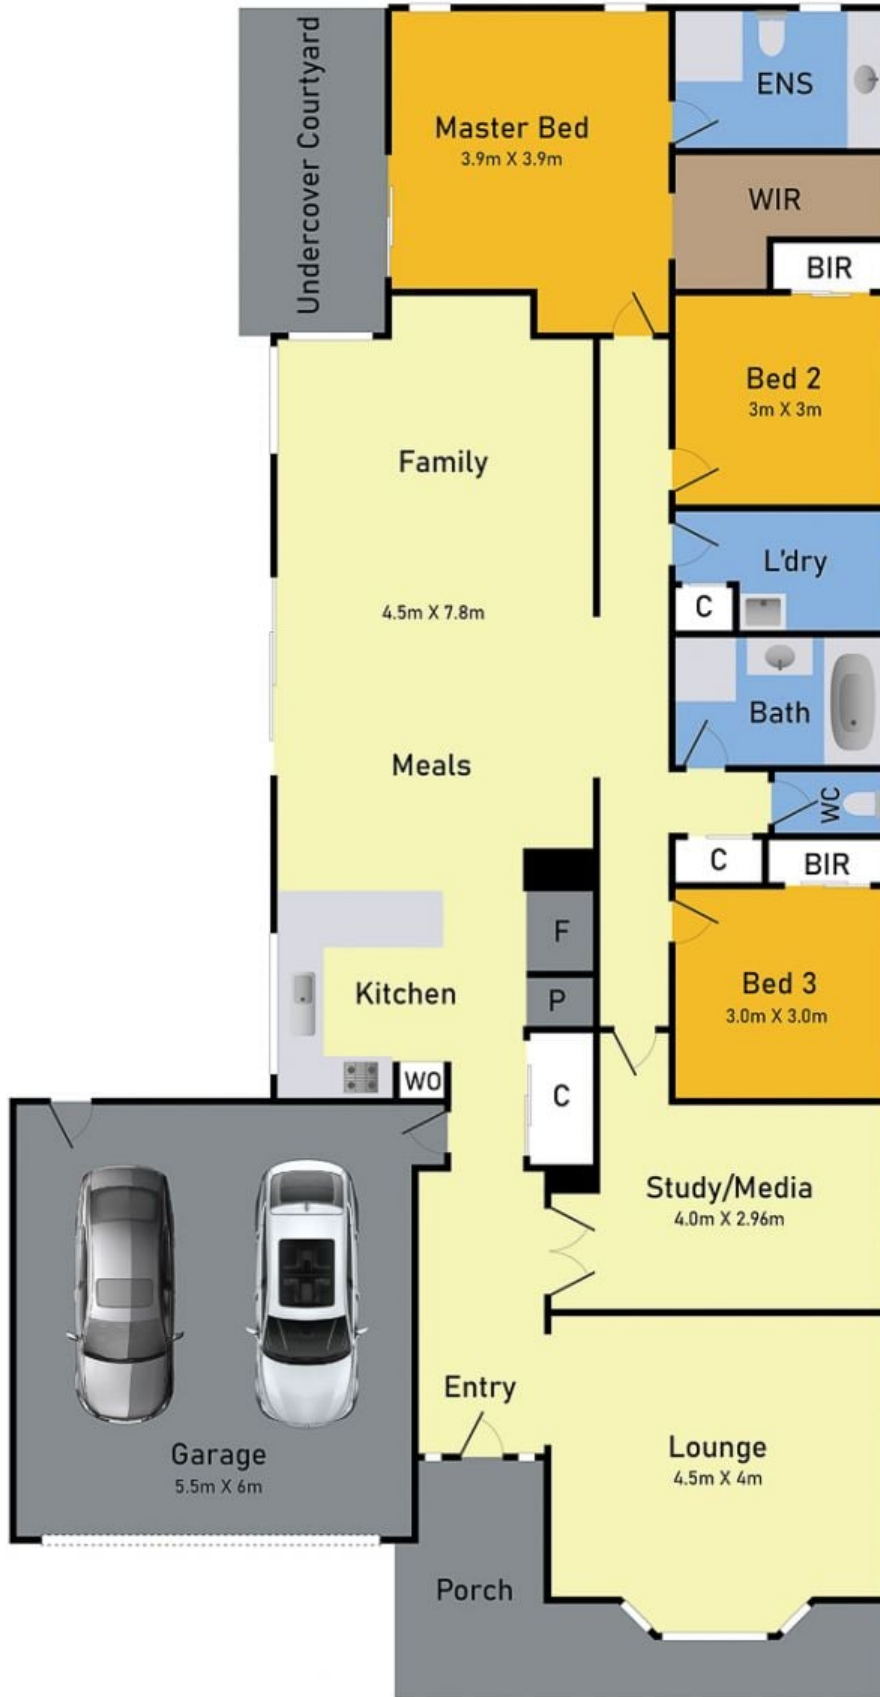

4 Liverpool Circuit Craigieburn VIC

4 2 2

Discover the perfect blend of comfort and elegance in this 4-bedroom, 2-bathroom residence that promises to redefine your living experience.

Price : \$ 695,000

View : <https://www.ypa.com.au/7902425>

Key Features:

Spacious Bedrooms: Four generously sized bedrooms provide ample space for your family to thrive, each designed with a focus on comfort and style.

Bathrooms: Two thoughtfully designed bathrooms showcase contemporary fixtures and finishes, offering a luxurious and rejuvenating experience.

Open Concept Living: The heart of the home boasts an open concept living area, seamlessly connecting the living room, dining space, and kitchen. Perfect for entertaining or cozy family gatherings.

Asad Khan
0400 008 881

Wahid Baqi
0434 136 830

Floor Plan

4 Liverpool Circuit, Craigieburn

* Dimensions are approximate and for illustrative purposes only.