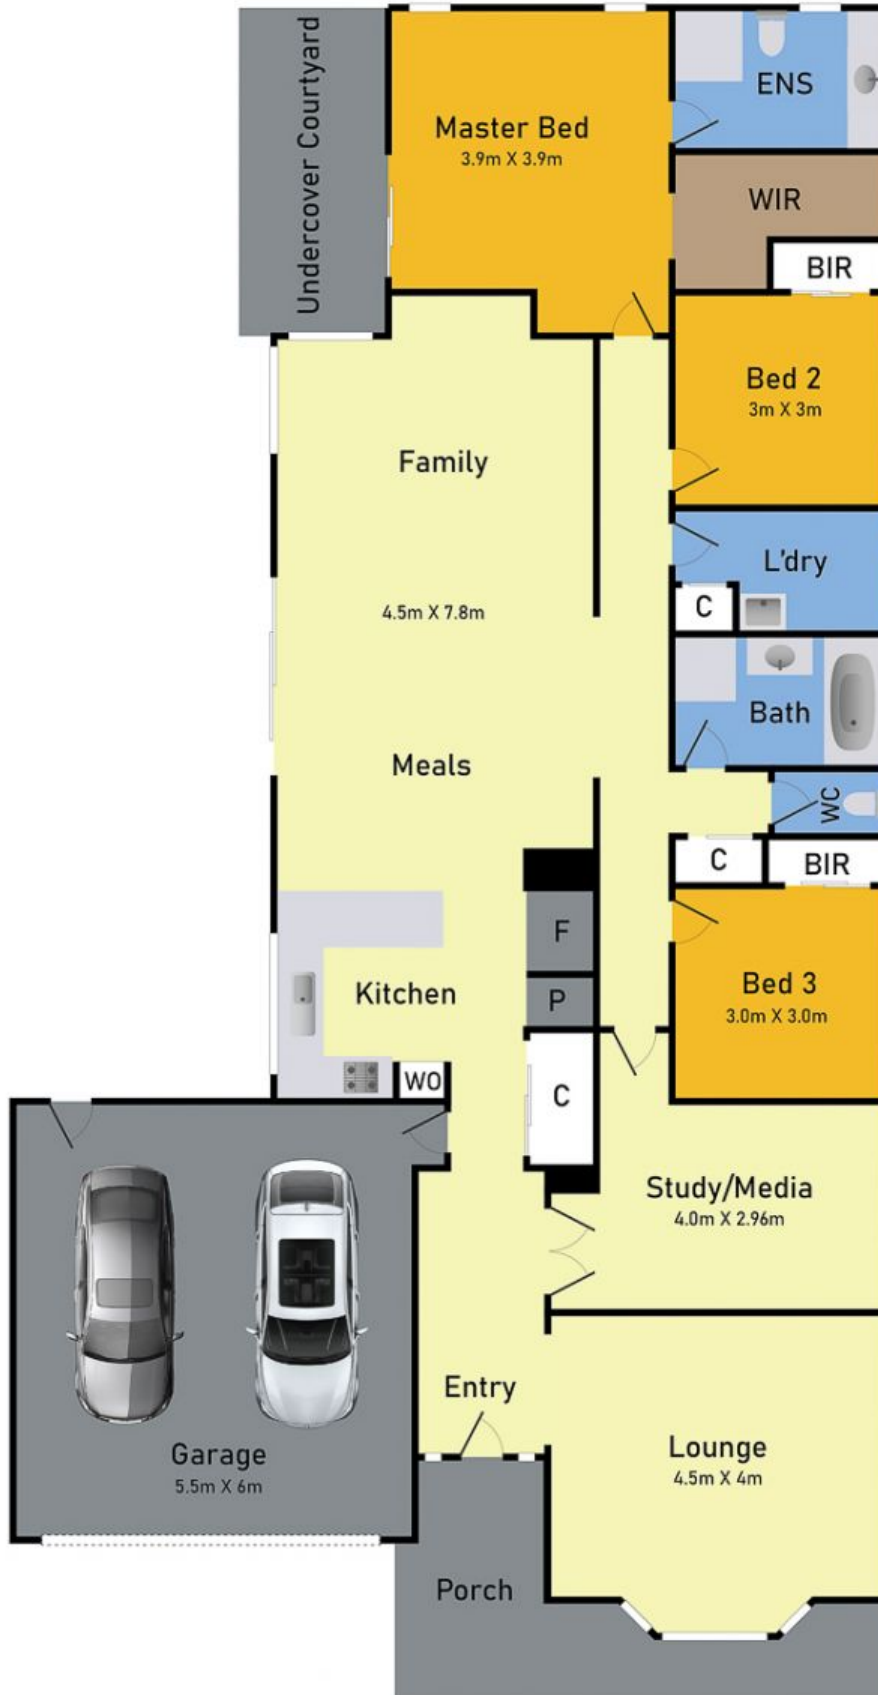

4 Liverpool Circuit Craigieburn VIC

4  2  2 

Discover the perfect blend of comfort and elegance in this 4-bedroom, 2-bathroom residence that promises to redefine your living experience.

Price : Contact Agent
View : <https://www.ypa.com.au/7902425>

Key Features:

Spacious Bedrooms: Four generously sized bedrooms provide ample space for your family to thrive, each designed with a focus on comfort and style.

Bathrooms: Two thoughtfully designed bathrooms showcase contemporary fixtures and finishes, offering a luxurious and rejuvenating experience.

Open Concept Living: The heart of the home boasts an open concept living area, seamlessly connecting the living room, dining space, and kitchen. Perfect for entertaining or cozy family gatherings.

Asad Khan
0400 008 881

Wahid Baqi
0434 136 830

Floor Plan

4 Liverpool Circuit, Craigieburn

* Dimensions are approximate and for illustrative purposes only.