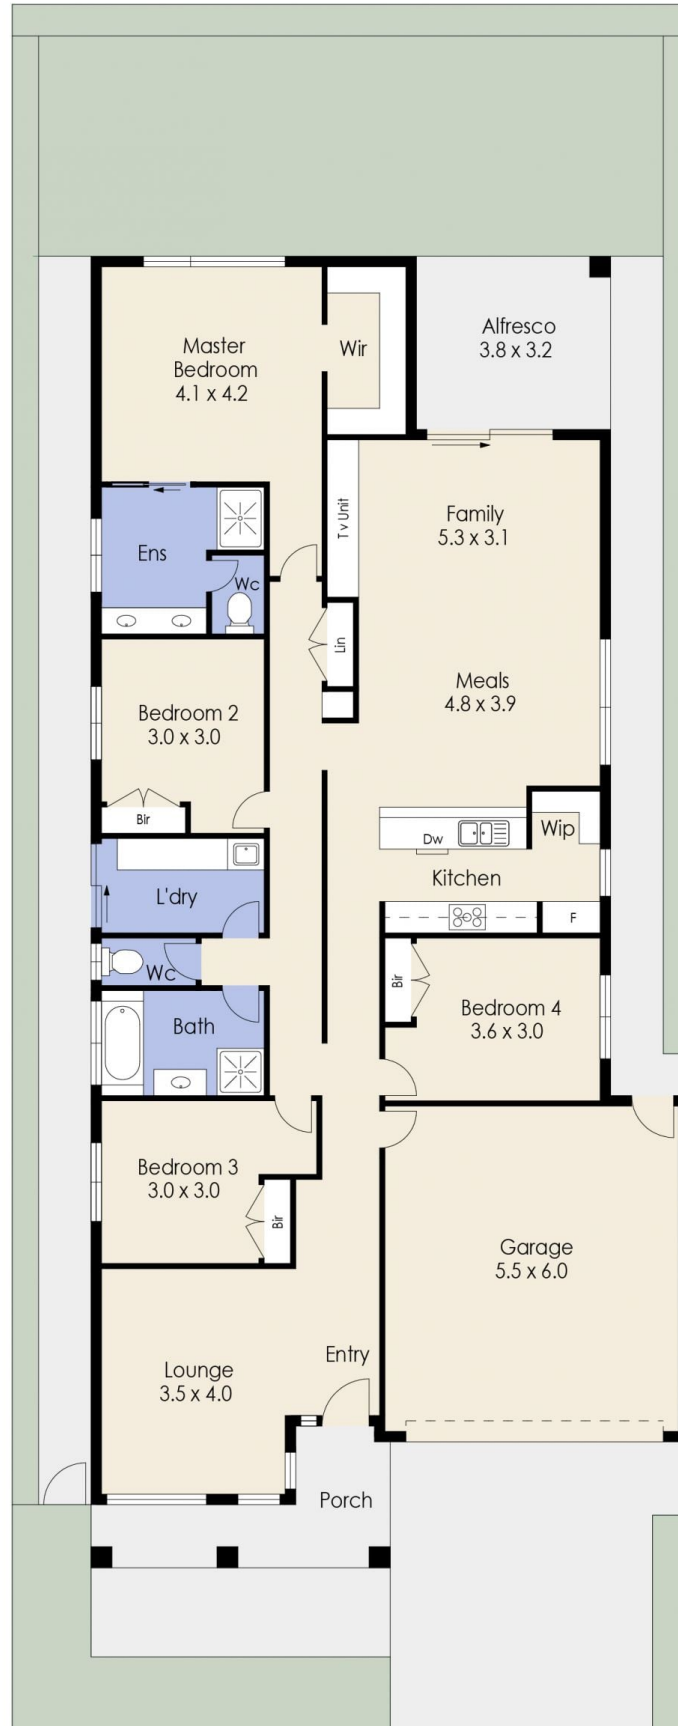

The home, with the most impeccable presentation offers;

- ? Four spacious bedrooms
- ? Formal lounge upon entry
- ? Kitchen/Meals & Family living arrangement

Kirsty Cunningham
0414 344 475

Stefanie Zahra
0406 871 722

9 Lionsgate Crescent, TARNEIT

Whilst every attempt has been made to ensure the accuracy of the floor plan contained here, measurements of doors, windows, rooms and any other items are approximate and no responsibility is taken for any error, omission, or mis-statement. This plan is for illustrative purposes only and should be used as such by any prospective purchaser. The services, systems and appliances shown have not been tested and no guarantee as to their operability or efficiency can be given.