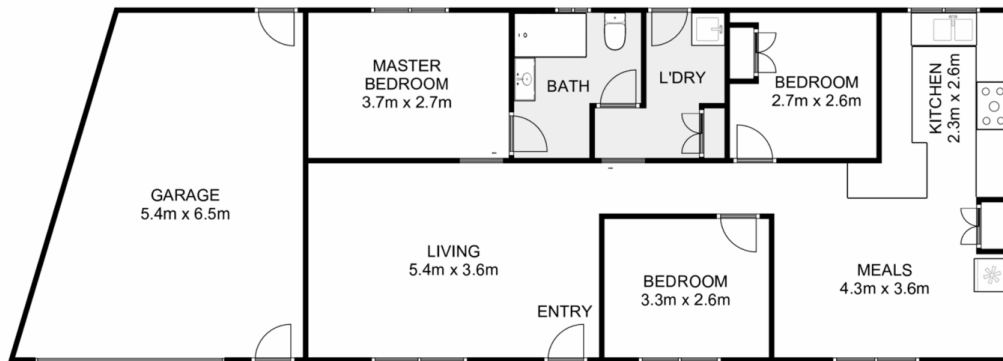

Kate McGlone
0401 853 244

49 Argyll Circuit, Melton West

YPA