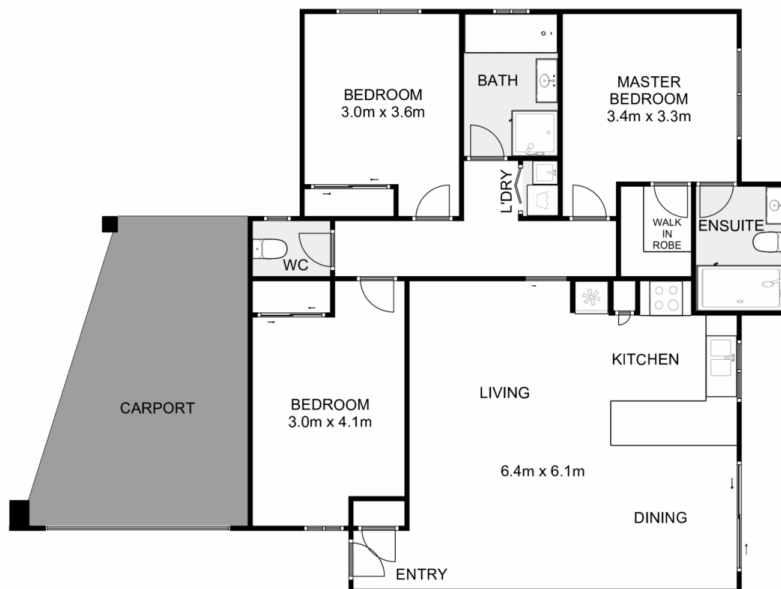

49A Argyll Circuit, Melton West

YPA