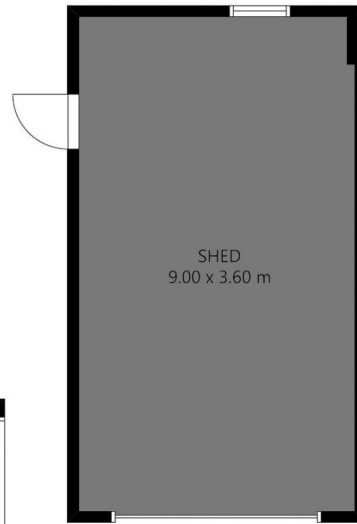

Land Size : 535 sqm

View : <https://www.ypa.com.au/7800468>

Property Features

Ali Dowling
03 9741 7777

FLOOR PLAN IS PROVIDED AS INDICATIVE LAYOUT ONLY, MEASUREMENTS ARE NOT AVAILABLE, FLOORPLAN IS NOT TO SCALE.
NO GUARANTEES PROVIDED ON ACCURACY