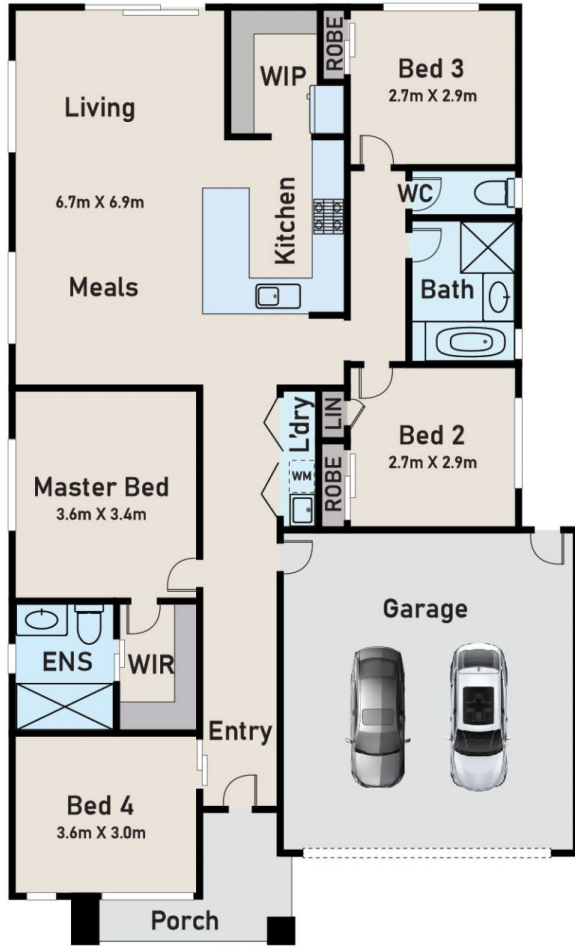

Price : \$ 730,000
Land Size : 351 sqm
View : <https://www.ypa.com.au/7644476>

Kamaljeet Singh
0433 619 387

Vijay Kumar
0431 177 566

Floor Plan

Site Plan

1 Cinema Street, Clyde North

ypa

* Dimensions are approximate and for illustrative purposes only