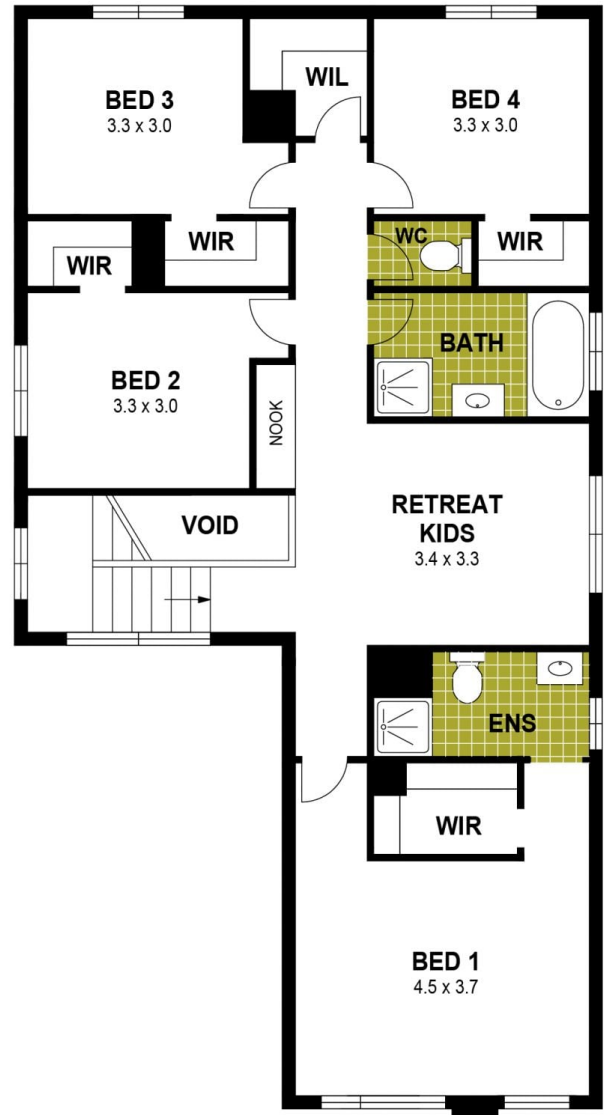

**Price** : \$ 850,000  
**Land Size** : 350 sqm  
**View** : <https://www.ypa.com.au/7575896>

- ? Five spacious bedrooms
- ? Master with walk in robe and ensuite to the ground level
- ? Second master suite upstairs with walk in robe and ensuite
- ? Kitchen/Meals & Family living arrangement downstairs
- ? Kitchen boasts quality stainless steel appliances including dishwasher and 900mm upright stove, WIP, loads of cupboard space, stone benchtops & tiled splashback
- ? Upstairs retreat with study nook

# 16 Debut Drive, Tarneit

**GROUND FLOOR**

**FIRST FLOOR**

Disclaimer : Whilst every precaution is taken to ensure information provided regarding this property is highly accurate, the measurements are for guidance only and are not to be used for any other purpose. The agency and creators of this illustration deny responsibility for any omissions or errors contained herein, or for practices carried out with further use of these dimensions. Dimensions are taken from the structural walls in each respective room and will be taken on the longest dimension to maintain uniformity across plans.