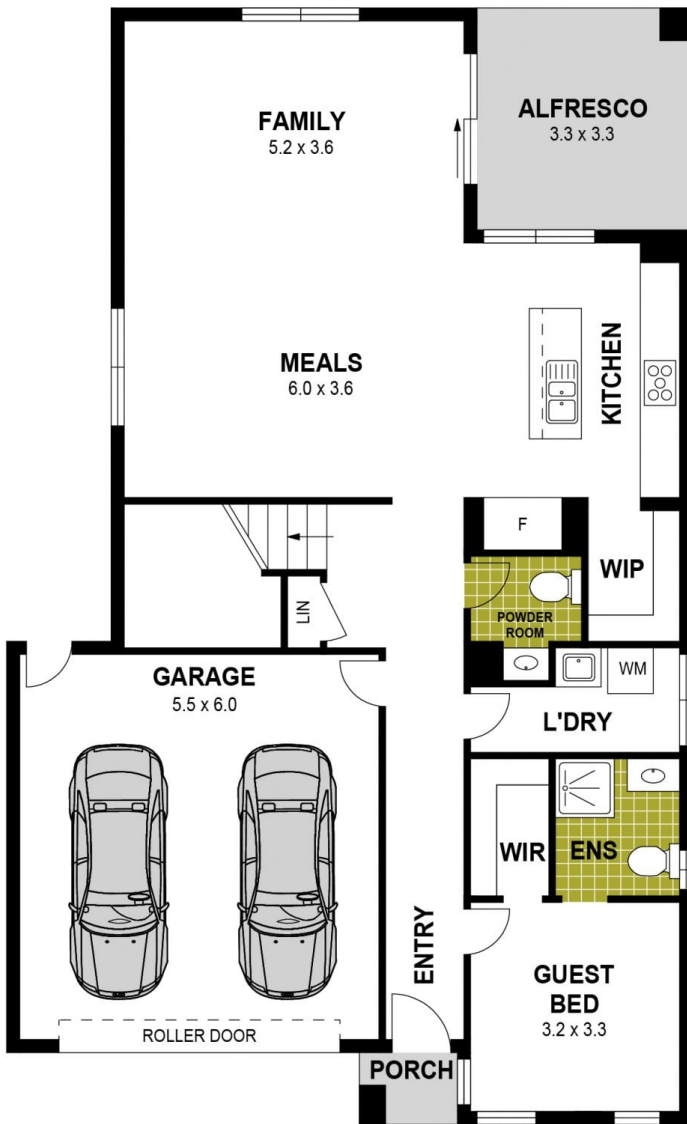

**Price** : \$ 850,000  
**Land Size** : 350 sqm  
**View** : <https://www.ypa.com.au/7575896>

- ? Five spacious bedrooms
- ? Master with walk in robe and ensuite to the ground level
- ? Second master suite upstairs with walk in robe and ensuite
- ? Kitchen/Meals & Family living arrangement downstairs
- ? Kitchen boasts quality stainless steel appliances including dishwasher and 900mm upright stove, WIP, loads of cupboard space, stone benchtops & tiled splashback
- ? Upstairs retreat with study nook

# 16 Debut Drive, Tarneit

**GROUND FLOOR**

**FIRST FLOOR**

Disclaimer : Whilst every precaution is taken to ensure information provided regarding this property is highly accurate, the measurements are for guidance only and are not to be used for any other purpose. The agency and creators of this illustration deny responsibility for any omissions or errors contained herein, or for practices carried out with further use of these dimensions. Dimensions are taken from the structural walls in each respective room and will be taken on the longest dimension to maintain uniformity across plans.