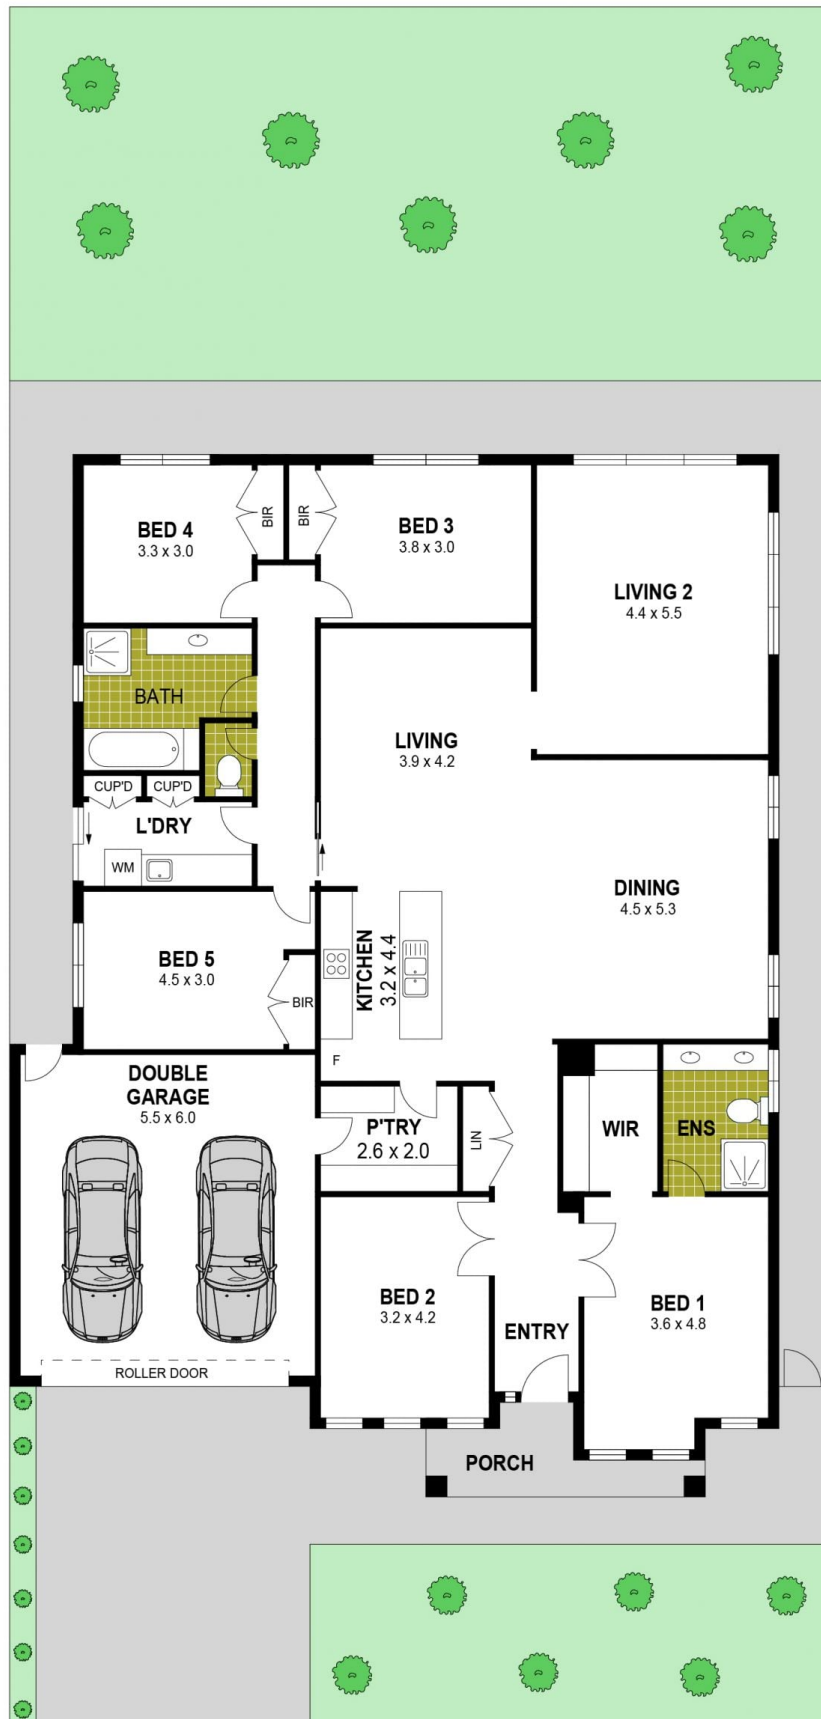

- ? Five spacious bedrooms
- ? Master bedroom with ensuite and walk in robe
- ? Fifth bedroom could also be utilised as a third living space
- ? BRAND NEW renovated kitchen with quality appliances, walk in pantry, stunning waterfall stone benchtops, gas

Land Size : 546 sqm
View : <https://www.ypa.com.au/7548116>

Kirsty Cunningham
 0414 344 475

Kiarah Bagnato
 0449 941 895

26 Thomas Carr Drive, Tarneit

Disclaimer : Whilst every precaution is taken to ensure information provided regarding this property is highly accurate, the measurements are for guidance only and are not to be used for any other purpose. The agency and creators of this illustration deny responsibility for any omissions or errors contained herein, or for practices carried out with further use of these dimensions. Dimensions are taken from the structural walls in each respective room and will be taken on the longest dimension to maintain uniformity across plans.