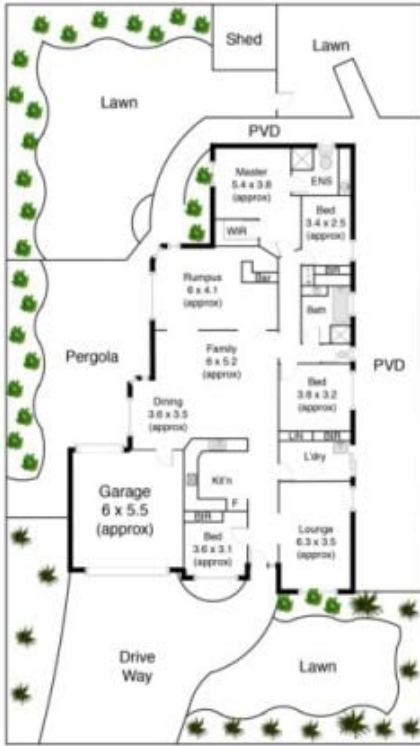

14 Meadow Glen Drive Melton West

All Dimensions are approximate