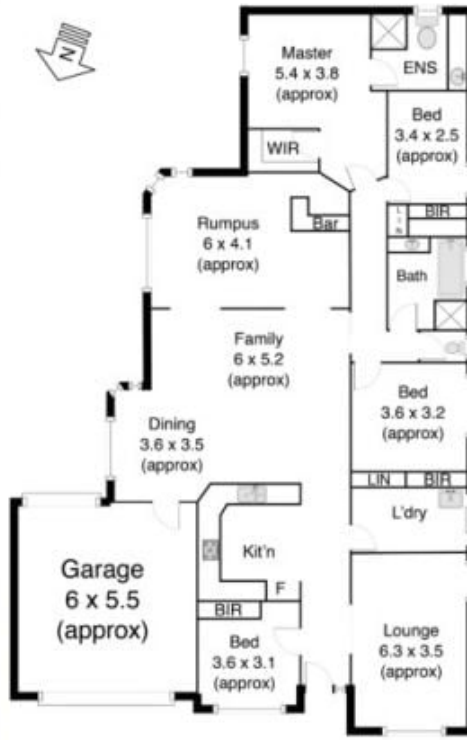

14 Meadow Glen Drive Melton West

All Dimensions are approximate