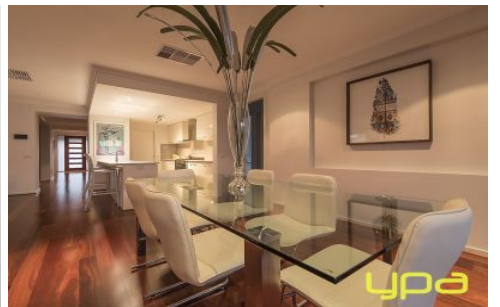

## 10 Dion Place MELTON WEST VIC

4  2  2 

This elite build Metricon build encapsulates all that Melton West is coming to be contemporary, exciting, but forever luxurious. A formal living room acts as the heart of the home, Bright white walls make for a lively space, as a seamless flow of beauty travels outside to the private alfresco area establishing the perfect personal vista. Metricon's sense of design shines throughout and all areas generously sized and set up for total rejuvenation.

Comprising of 4 bedrooms, 2 bathrooms, master bedroom with walk in robe, luxury sized full en-suite from master, an impressive amount of living space with two huge living areas and rumpus ensure for the whole family, the beautiful kitchen not only appeals aesthetically but boasts a long list of upgrades including, huge walk in pantry, stone benches and high quality appliances. The light-filled free flowing floor plan including fully finished rumpus room,