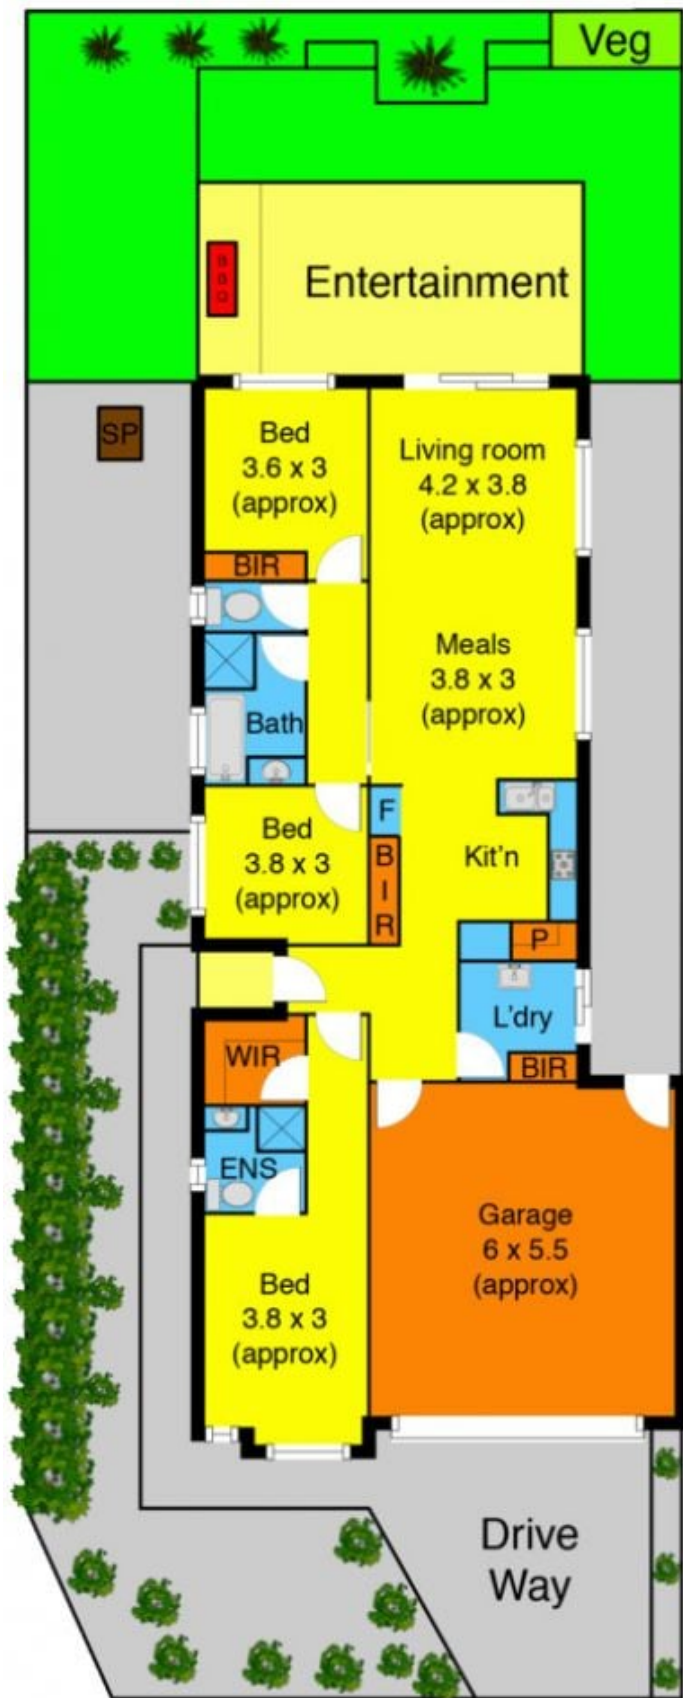

37 Peter Pan Crescent KURUNJANG VIC

3 2 2

Upon entering this beautiful family home, you will instantly feel the ample space on offer.

View : <https://www.ypa.com.au/7399265>

Comprising of 3 large bedrooms to accommodate the whole family (main bedroom come complete with an ensuite and walk in robe), beautifully designed open plan gallery style kitchen and dining on-flowing to your spacious living zone, modern central bathroom including bath and a huge separate laundry with external access - this unique, spacious and functional floor plan truly has it all.

Peter Pan Crescent