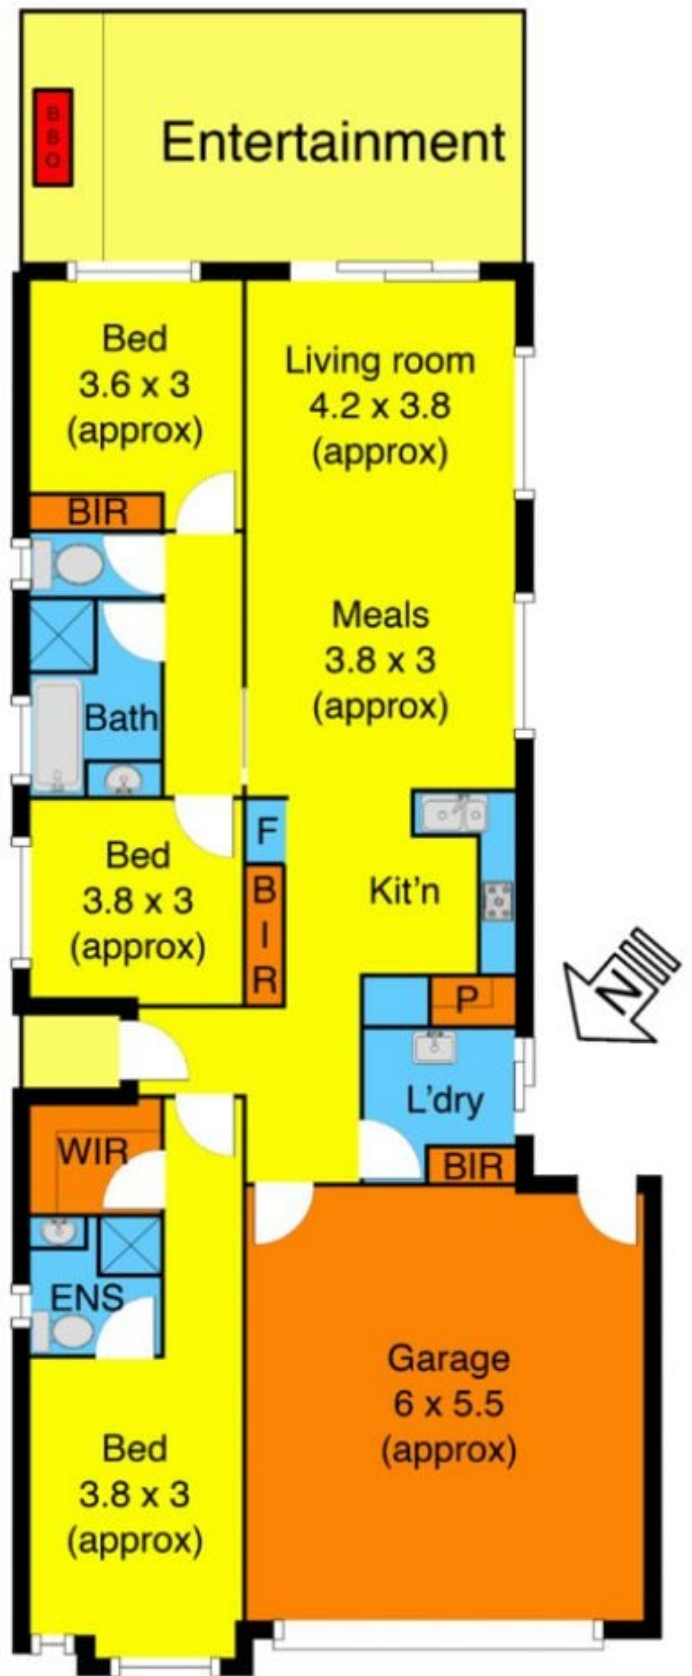

37 Peter Pan Crescent KURUNJANG VIC

3 2 2

Upon entering this beautiful family home, you will instantly feel the ample space on offer.

View : <https://www.ypa.com.au/7399265>

Comprising of 3 large bedrooms to accommodate the whole family (main bedroom come complete with an ensuite and walk in robe), beautifully designed open plan gallery style kitchen and dining on-flowing to your spacious living zone, modern central bathroom including bath and a huge separate laundry with external access - this unique, spacious and functional floor plan truly has it all.

Peter Pan Crescent