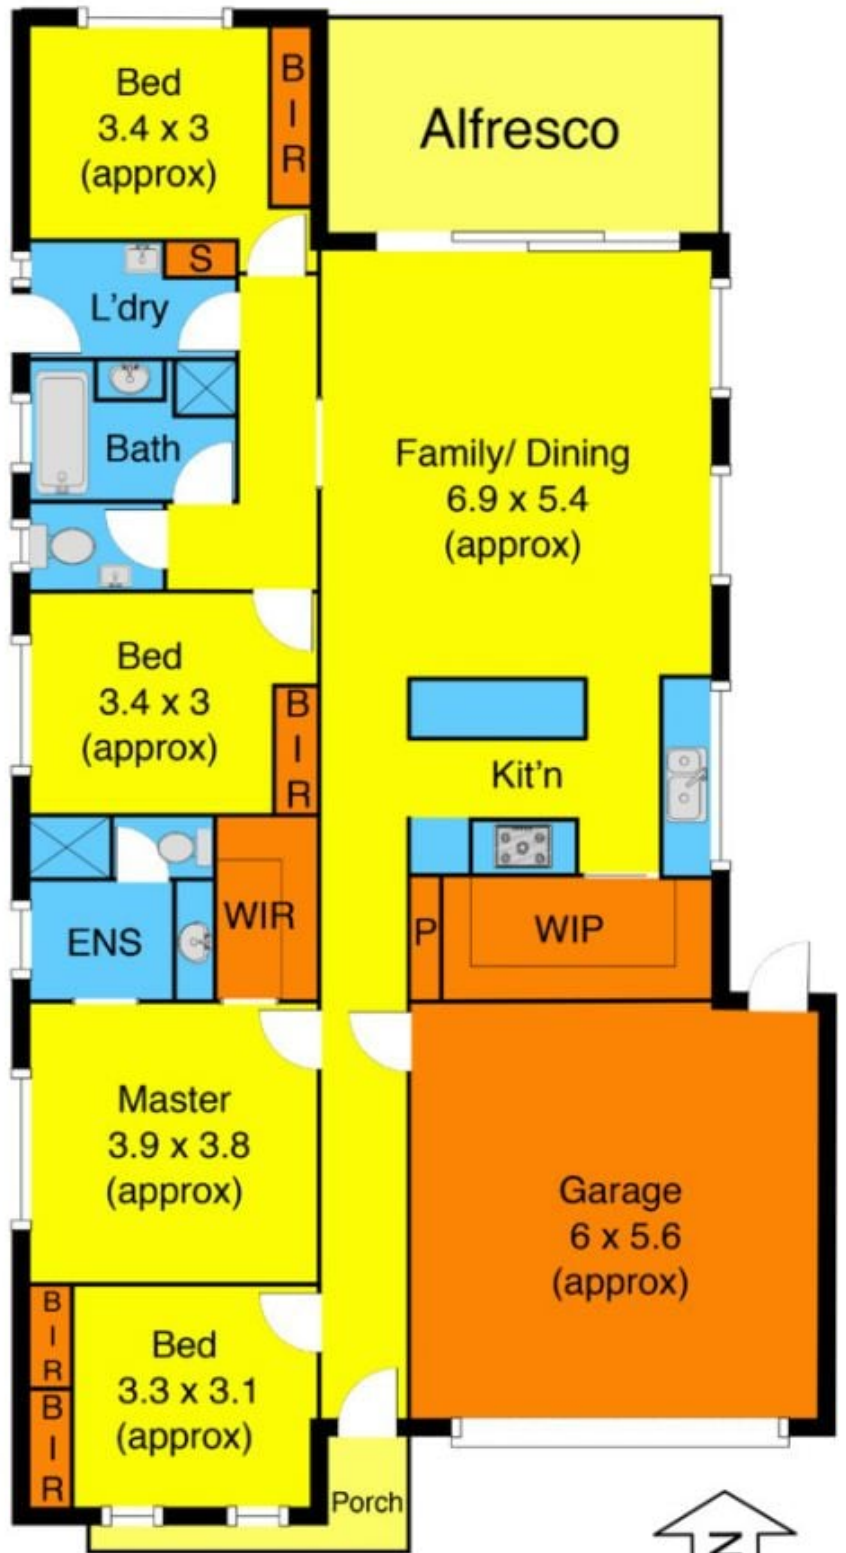

Cotton Field Way