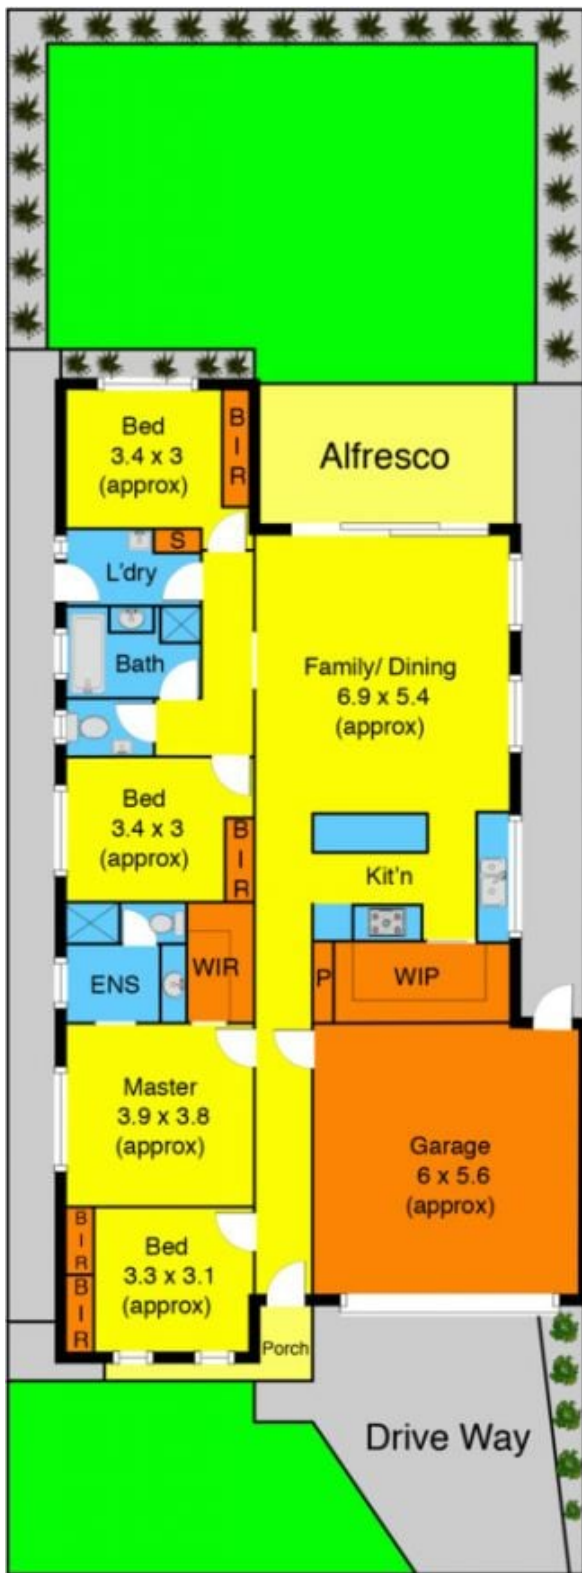

ypa

62 Cottonfield Way BROOKFIELD VIC

4 2 2

Situated in beautiful Brookfield, this brand new, stylish residence is sure to blow you away with its unrivalled modern appeal and comfort.

Land Size : 438 sqm
View : <https://www.ypa.com.au/7399246>

The family home comes complete with 4 bedrooms including master with walk in robe and ensuite, wonderfully designed central bathroom, a very large kitchen equipped with stainless steel appliances to highest quality and further complimented by a huge walk in pantry for any sized family, overlooking a bright central open plan living area with views of your amazing back yard.

Leading outside, entertaining is made easy with an underroof line alfresco perfect for entertaining all-year-around and dining outdoors, and incredibly landscaped gardens to both the front and rear of the property and ample space for your kids to run and play until