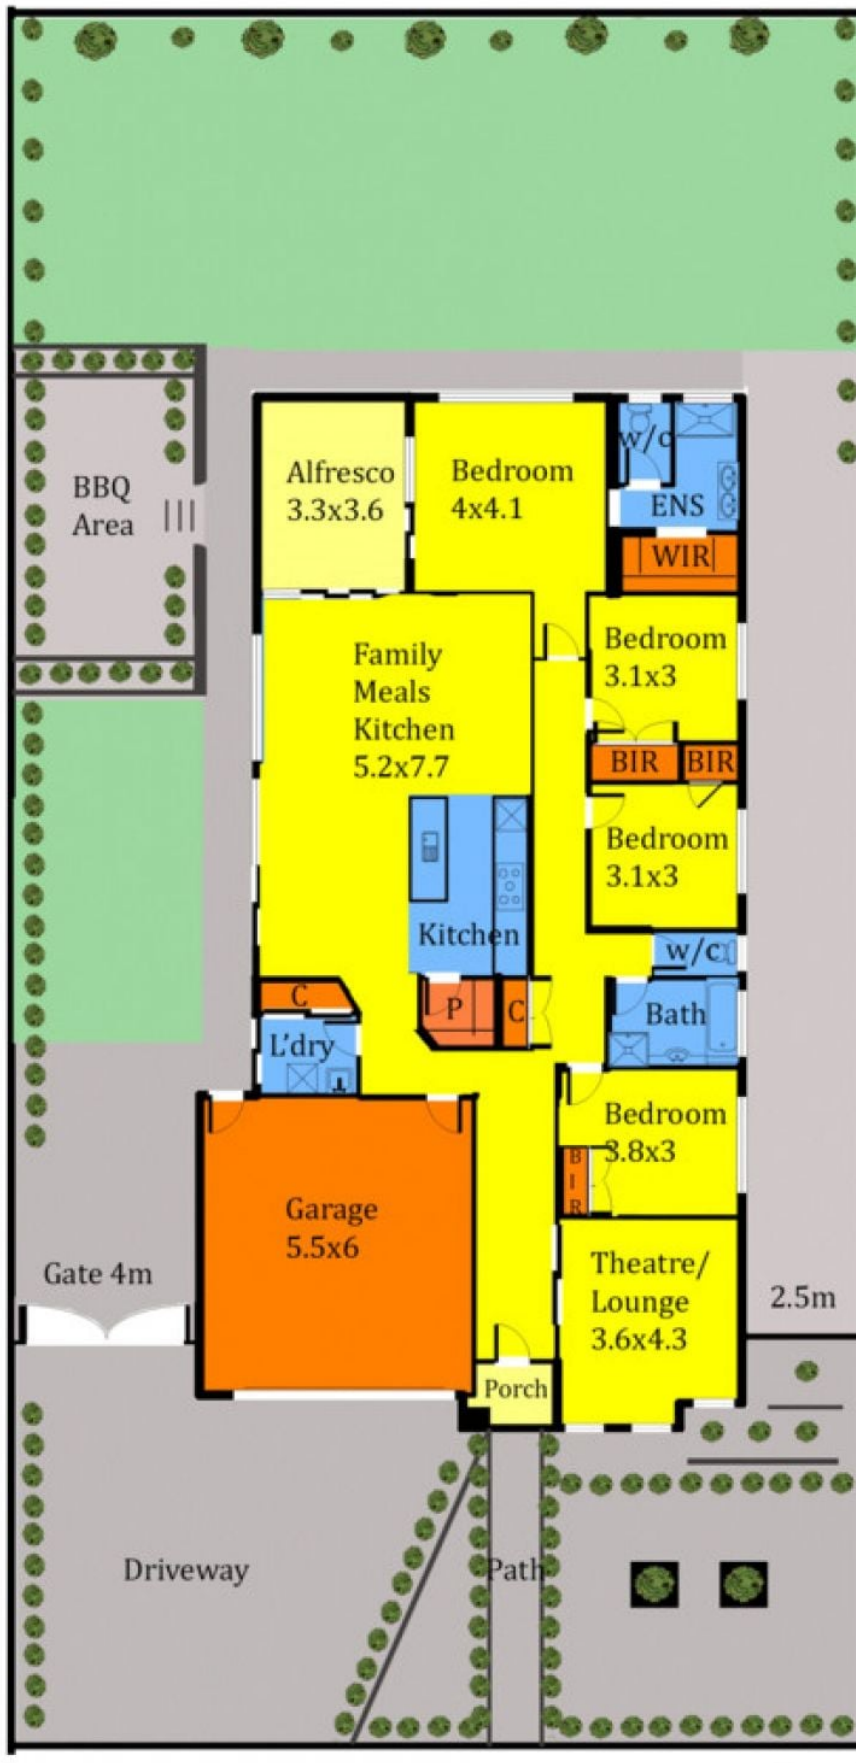

Vickie Ramon
0403 194 621

24 Finlay Ave Melton West