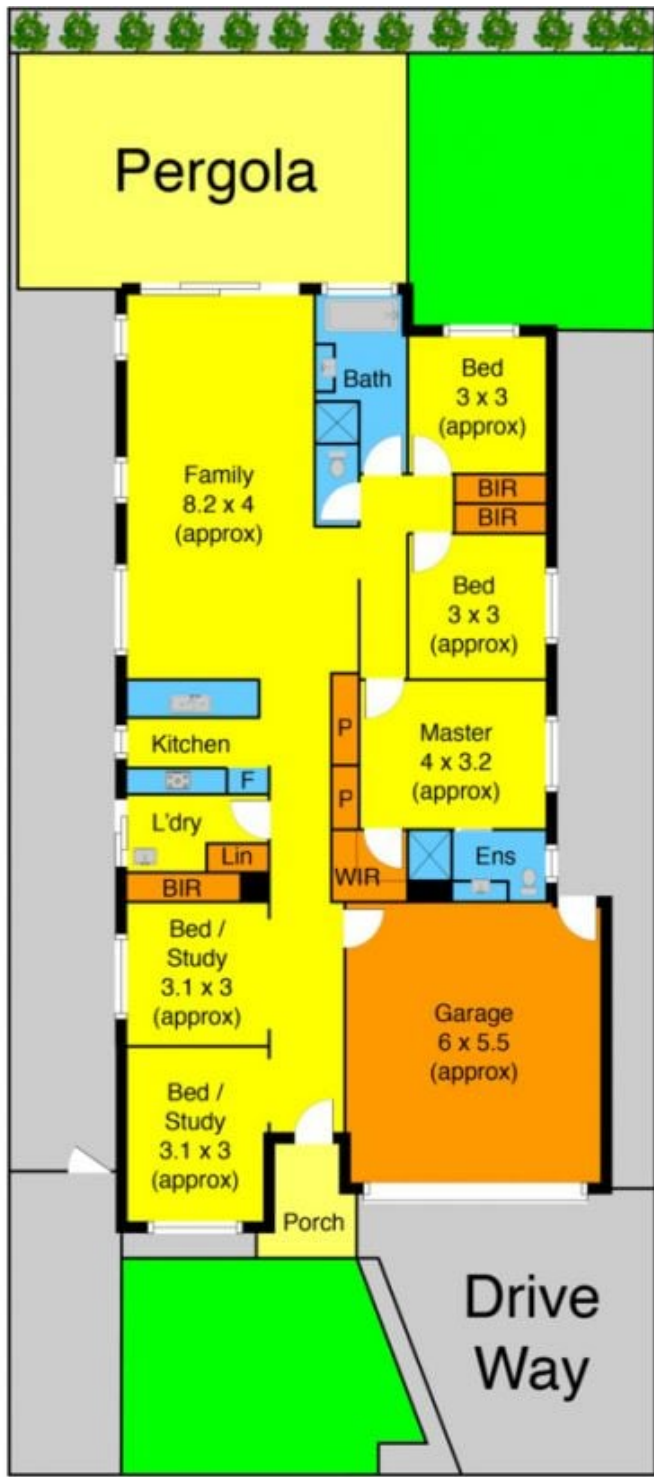

44 Mapleton Boulevard MELTON SOUTH VIC

4  2  2 

First home, family home or invest with this sleek design and finished with the highest quality this spacious residence is going to be hard to go past. With 4 generous size bedrooms or 3 + study all with BIR, (master with ensuite and WIR), formal living, stunning kitchen with top brand appliance, large spacious lounge with open meals area which leads out to stunning entertaining area with room for the kids to play. Also including window furnishings, ducted heating, cooling, fully landscaped and remote garage. Totally complete to the highest standards, don't wait call today to organise your inspection.

Land Size : 448 sqm

View : <https://www.ypa.com.au/7399076>

Shane Spiteri
0488 980 115

Mapleton Blvd