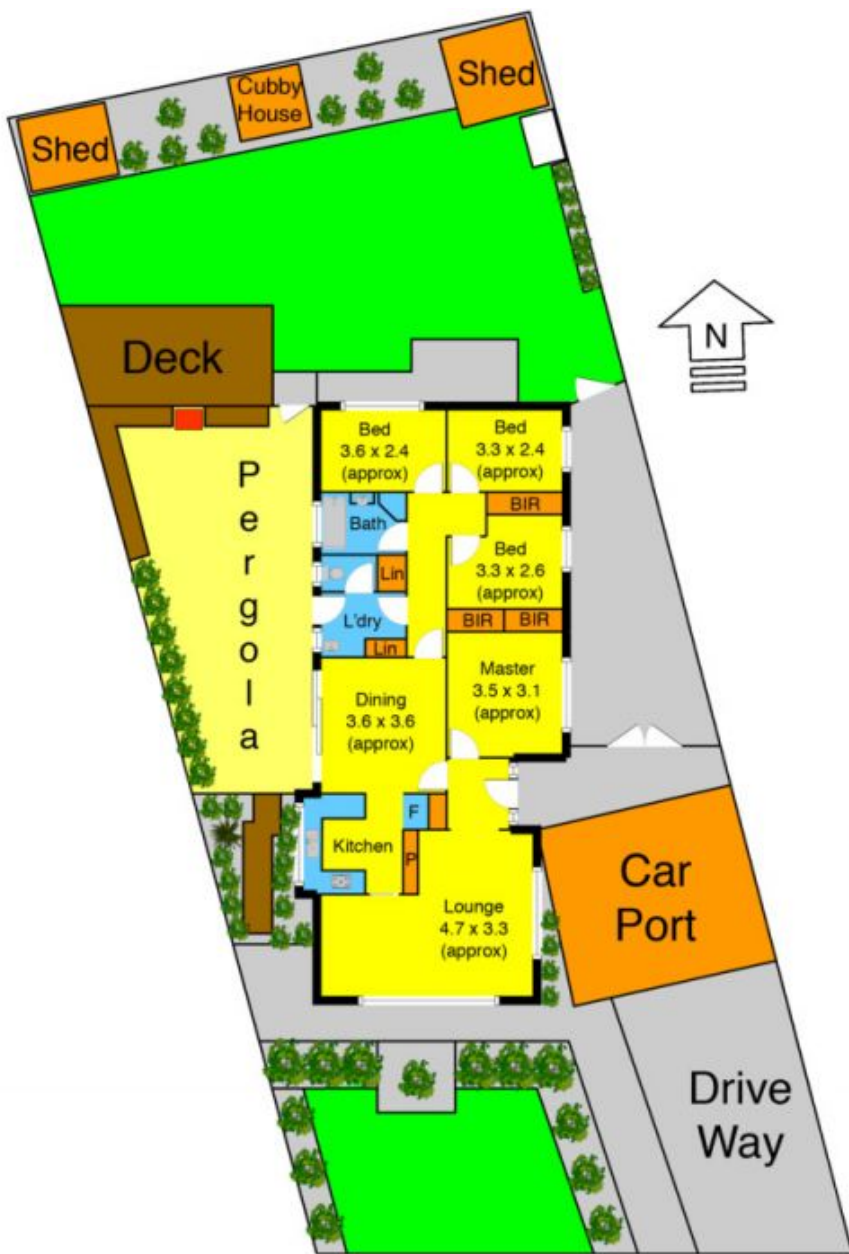

7 Vista Drive MELTON VIC

4  1  2 

This immaculately presented home is well maintained to the last detail. Situated in the heart of Melton, comprising of 4 bedrooms, open kitchen with stainless steel appliances, great size lounge, renovated central bathroom and more! Boasting: heating and cooling, huge pergola with outdoor heater, 2 garden sheds and situated on 614m² (approx.) allotment. Suited to a first home buyer or astute investor or family. Conveniently positioned near transportation, shops and amenities

Land Size : 614 sqm

View : <https://www.ypa.com.au/7399071>

Shane Spiteri
0488 980 115

Vista Dr