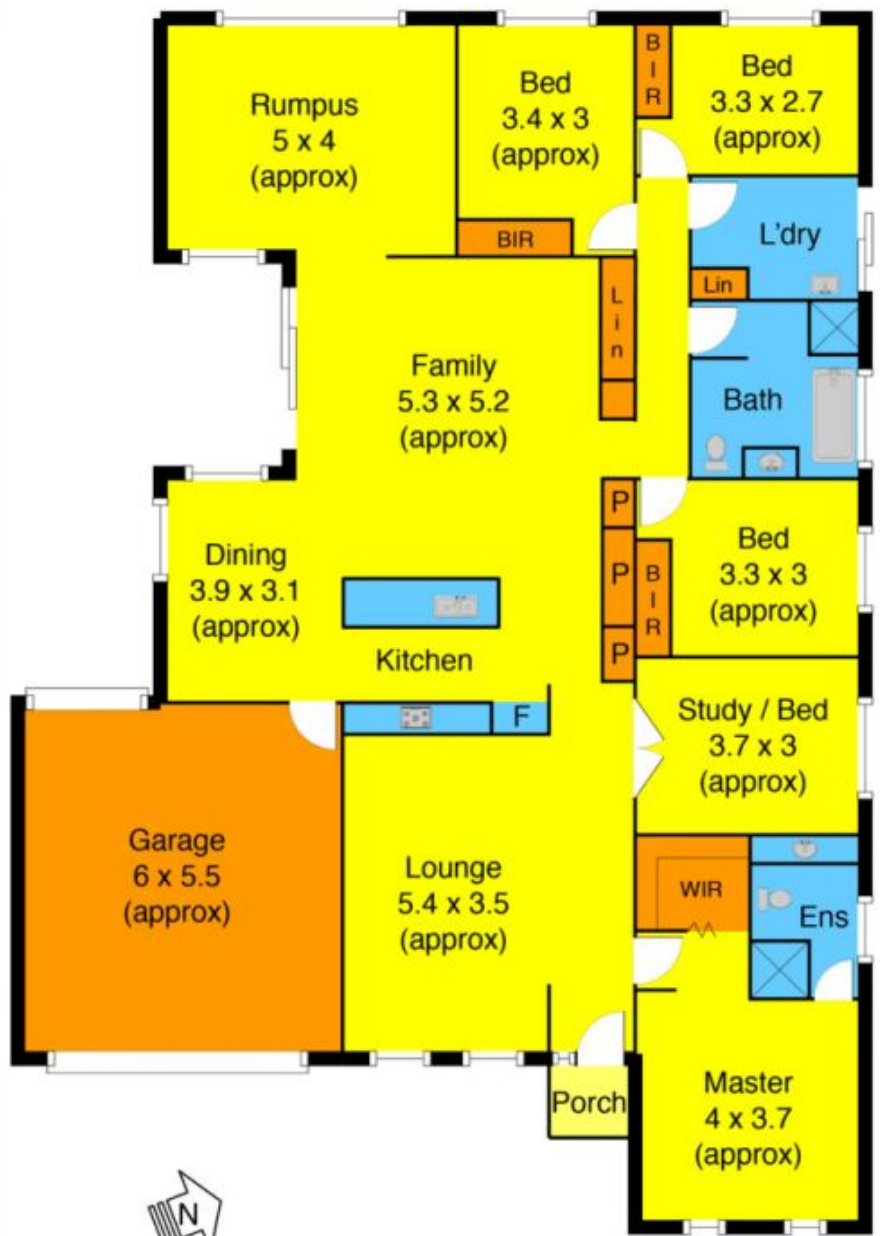

Carlyon Close