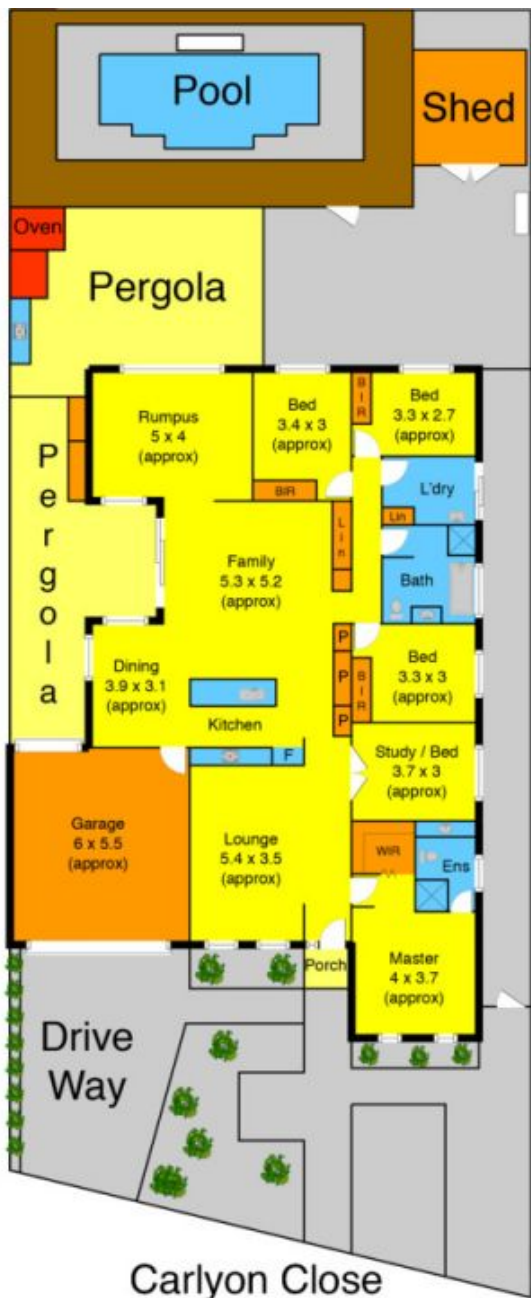

24 Carlyon Close MELTON WEST VIC

5 🏠 2 🚿 2 🚗

Displaying an impressive blend of captivating modern features and contemporary style, the generous proportions of this home make for a sensational family domain located in the Westlake Estate in Melton West. This home offers glamorous ambience throughout in combination with the finest & latest upgrades makes this a fantastic value for your money. Comprising of 4 bedrooms, 2 bathrooms, master bedroom with walk in robe, full ensuite. Impressive amount of living space ensure room for the whole family, the beautiful kitchen not only appeals aesthetically but boasts a long list of upgrades including, ample storage and stainless steel appliances. The light-filled free flowing floor plan including fully finished family room opens out onto the impressive quality open alfresco areas, enclosed BBQ/entertaining area, enclosed retreat overlooking the luxury pool, both onlooking the featured landscape garden truly creating the perfect vista for entertaining. Extra

Land Size : 641 sqm
View : <https://www.ypa.com.au/7399070>

Shane Spiteri
0488 980 115

Carlyon Close