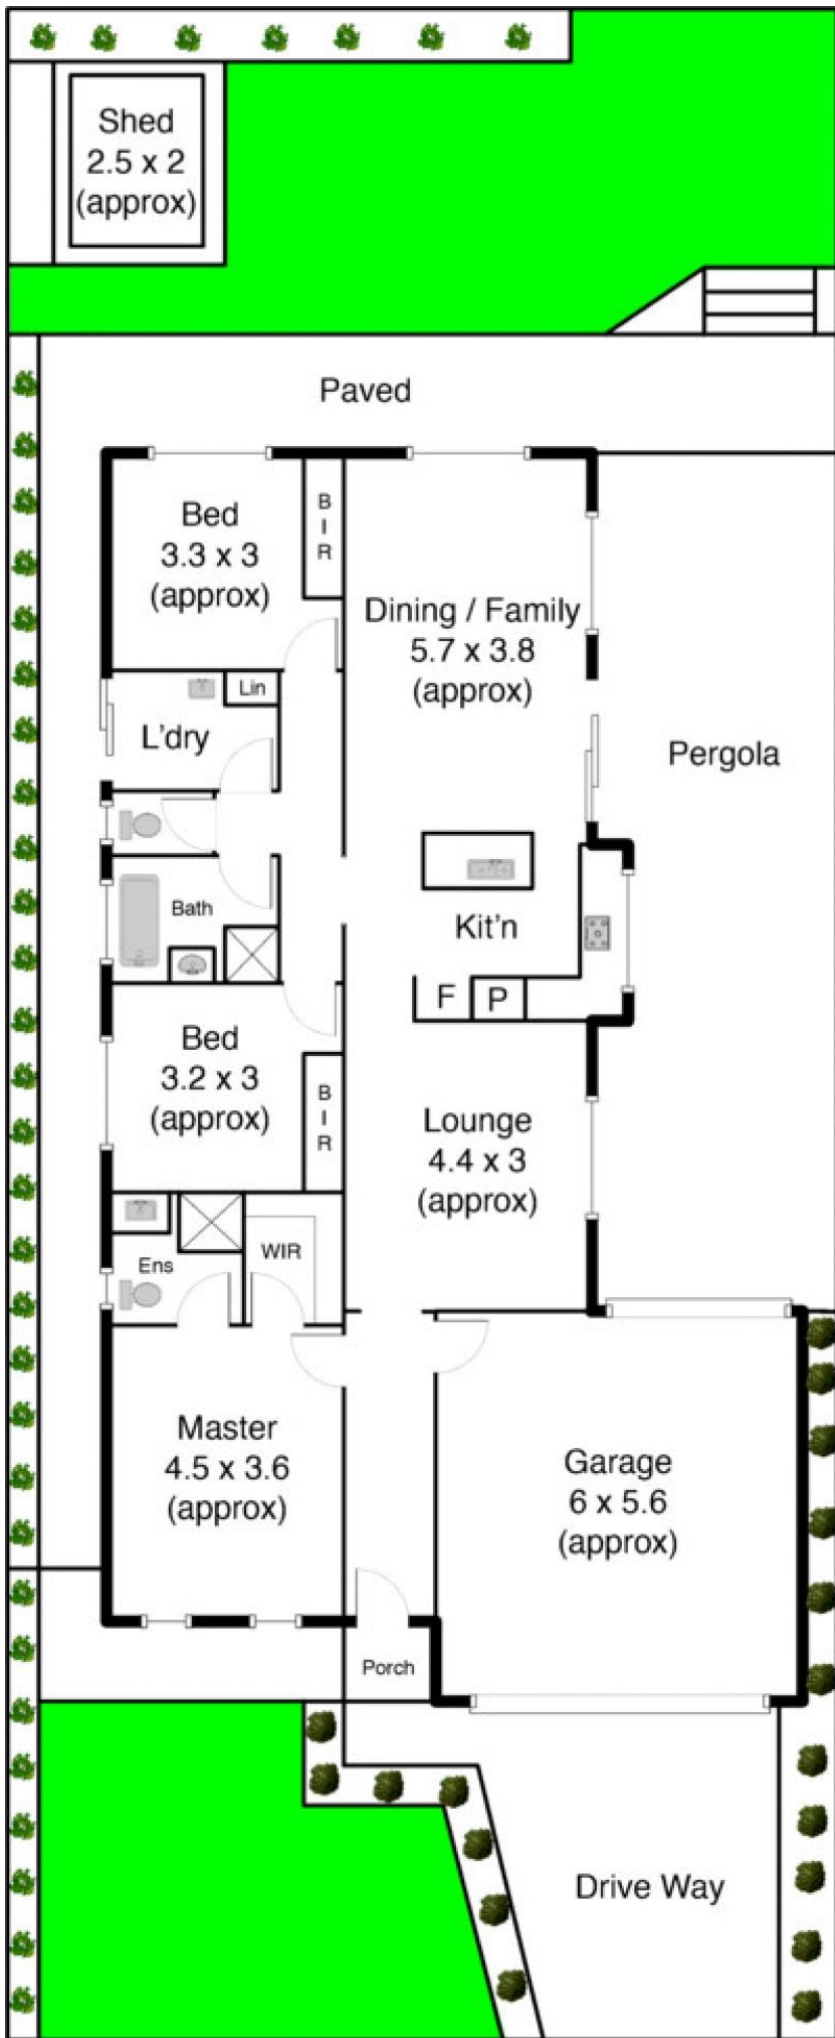

## 37 Cromarty Circuit DARLEY VIC

3 2 2

Brilliantly situated in the renowned Darley Estate this ideal residence is what you have been waiting for. Comprising of three large bedrooms (master with walk in robe and full ensuite), this fabulous designed home includes large open plan living and meals area with a separate formal living area. Appointed with a long list of extras, ducted heating/cooling, established landscaped gardens, stunning pergola area great for entertaining, double garage with drive through access and more! This immaculate home is sure to impress, avoid disappointment and act quickly. Inspections are truly our pleasure.

**Land Size** : 410 sqm  
**View** : <https://www.ypa.com.au/7398974>

**Shane Spiteri**  
0488 980 115

Cromarty Crt