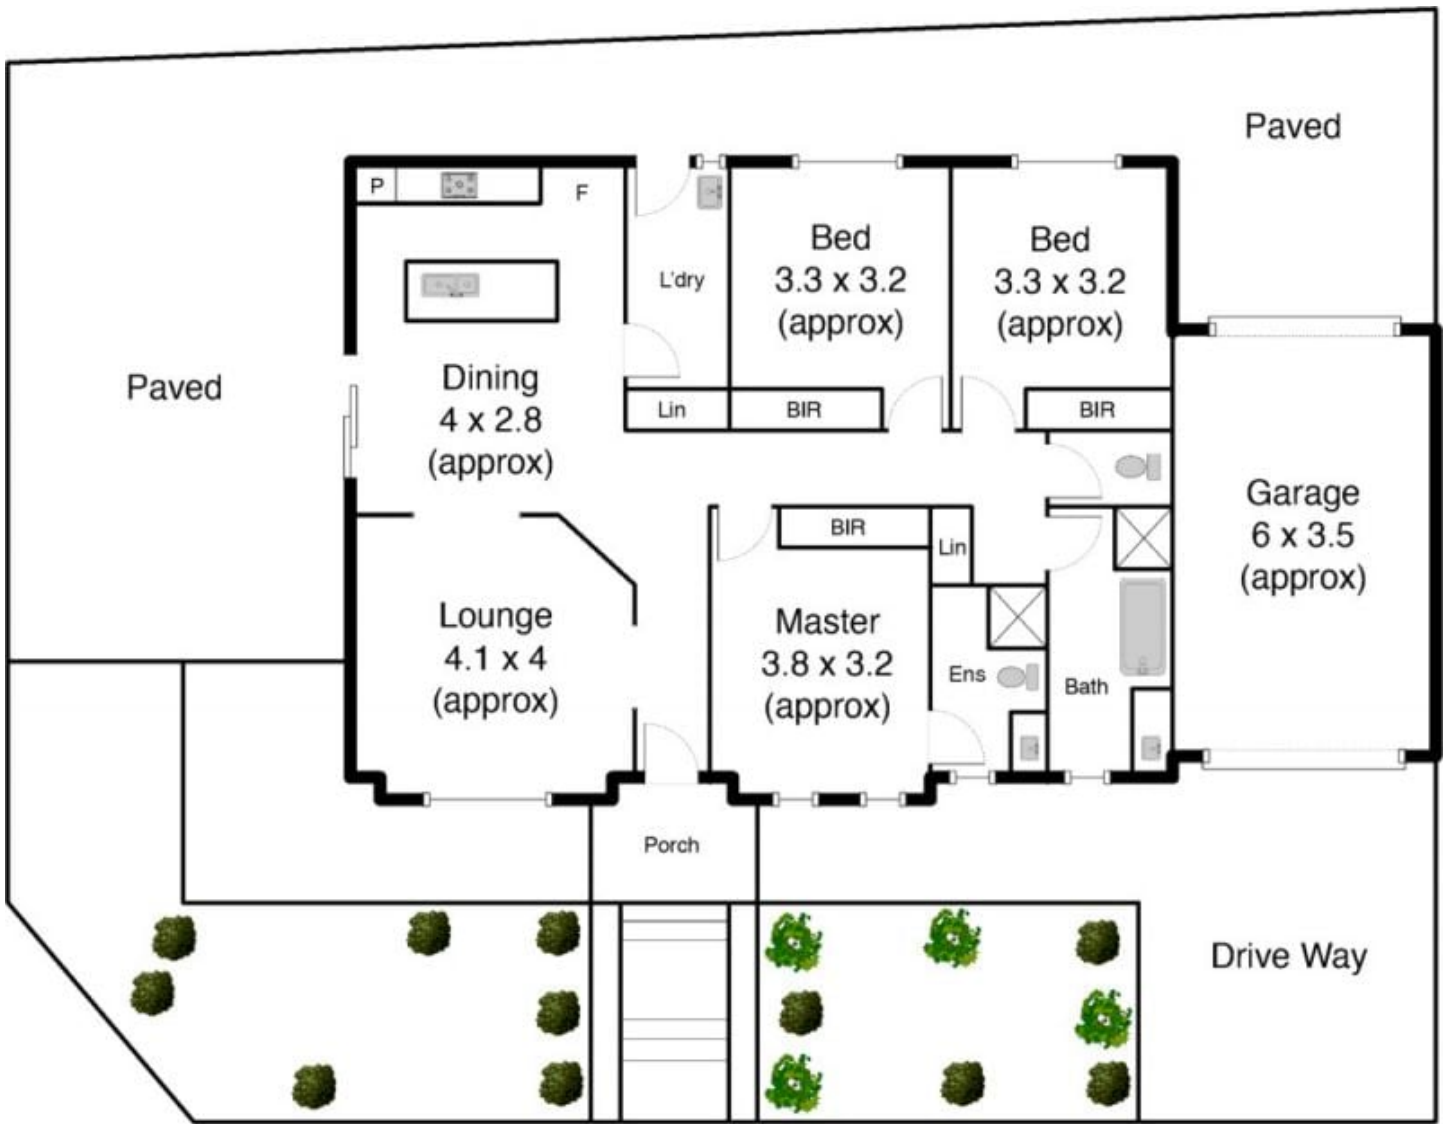

Shane Spiteri
0488 980 115

Gallery Av