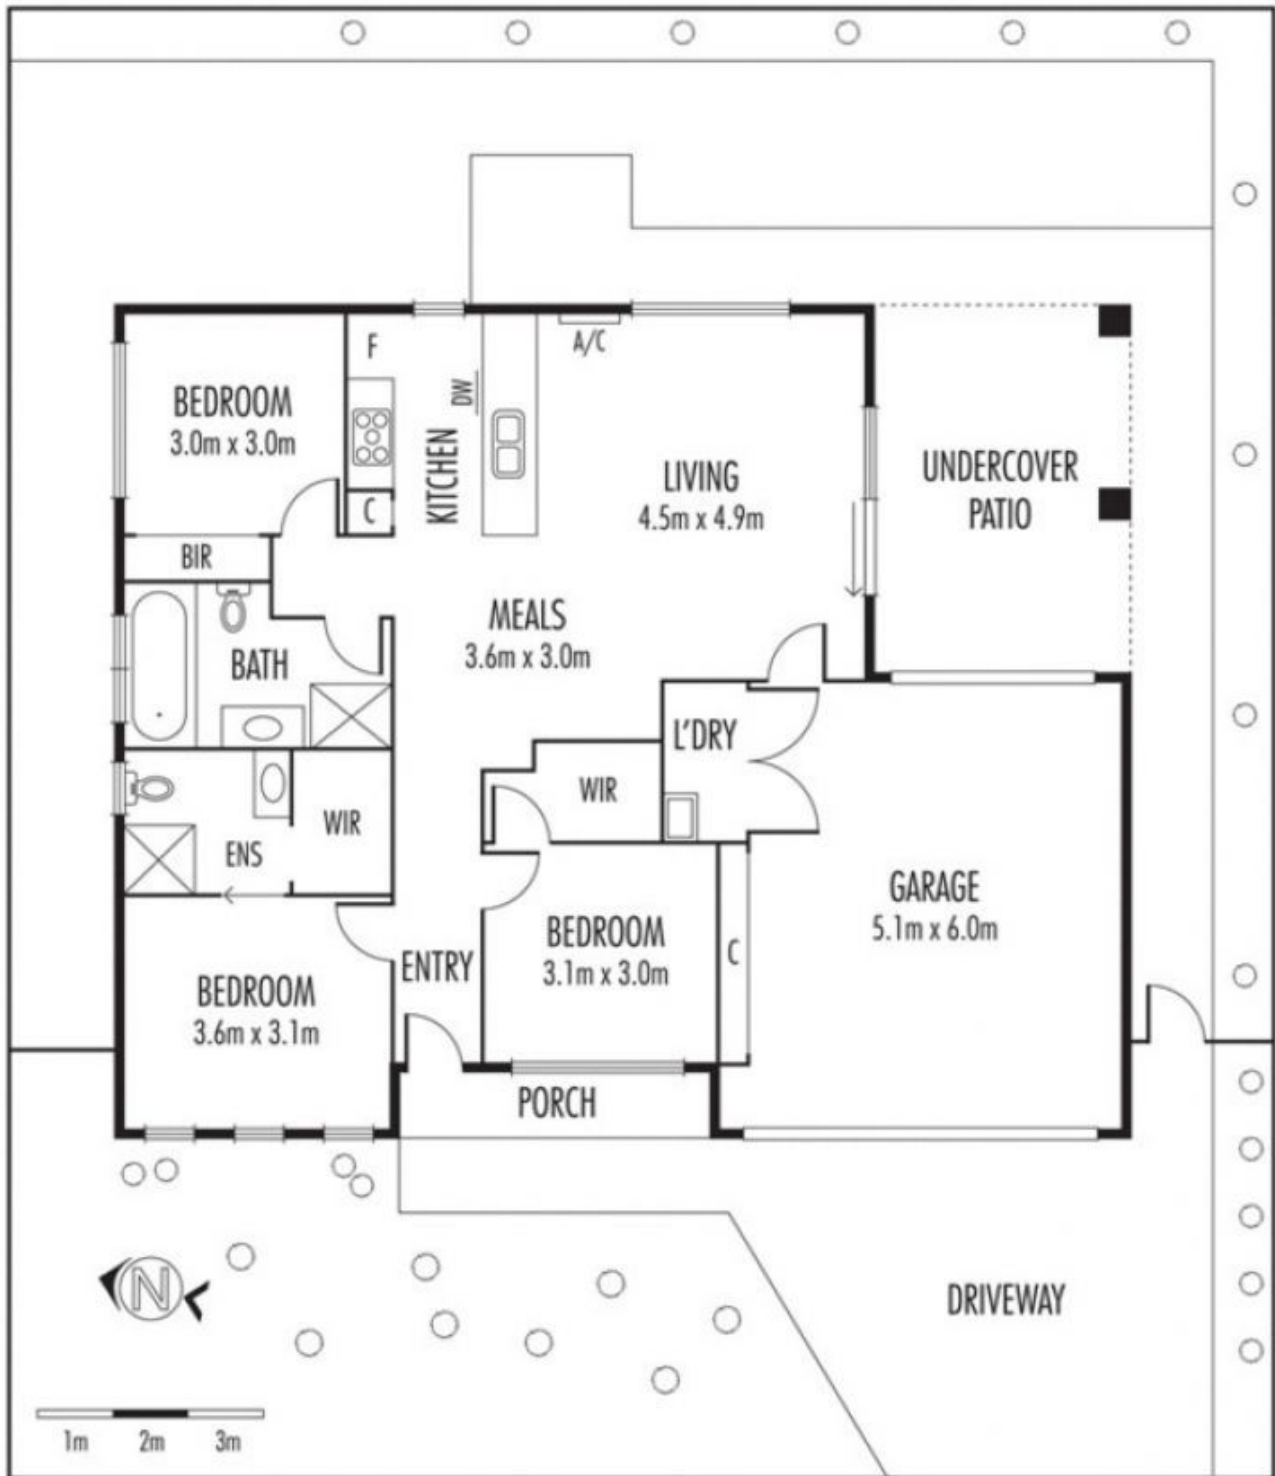

## 4 Edgewood Drive MELTON WEST VIC

3  2  2 

This near new home is superbly located in one of the best parts of Melton. Only a short stroll from schools, shops and park land makes this the perfect home for any family or investor. With three great size bedrooms (BIR'S) master with walk in robe and ensuite, a huge open plan living/dining/kitchen area and an outdoor alfresco make living here a breeze. Other inclusions are heating, cooling, stainless steel appliances throughout the kitchen and a double remote garage with internal and rear access. Along with the low maintenance yards it makes this the perfect home to move in, relax and enjoy with family and friends. Call today to arrange an inspection.

**View** : <https://www.ypa.com.au/7398960>

**Shane Spiteri**  
**0488 980 115**

Disclaimer: Please note plans are indicative only and not drawn to exact scale. All dimensions are approximate. Potential buyers should view the property in person.