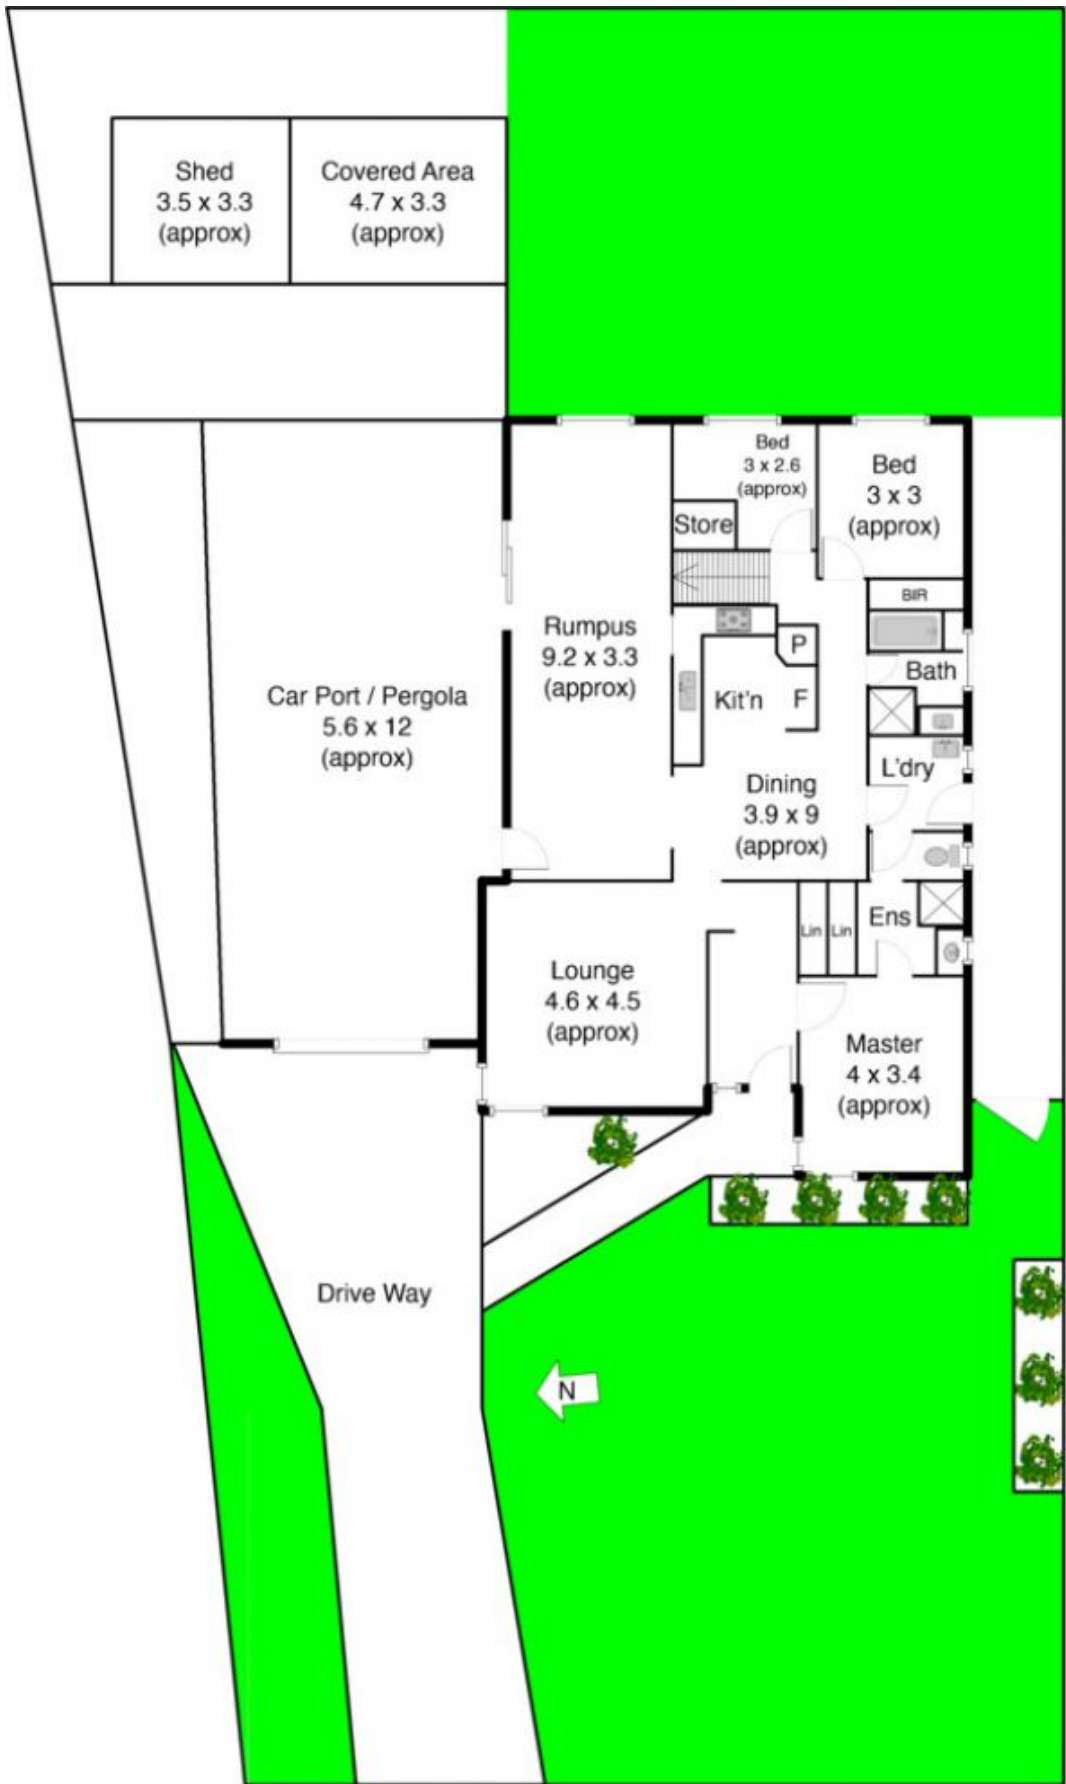

## 11 Glamis Place MELTON WEST VIC

4  3  2 

Located close to Melton Waves, Schools and Woodgrove Shopping Centre this beautifully maintained well-presented home will not disappoint. Features include well-appointed kitchen, spacious lounge, meals, huge rumpus, study area and 4 bedrooms master with walk in robe and ensuite. Other features include split system heating and cooling, all set on a 627m2.(approx) allotment Call to make a time to view this amazing home.

**Land Size** : 627 sqm

**View** : <https://www.ypa.com.au/7398951>

**Vickie Ramon**  
0403 194 621

Glamis Place