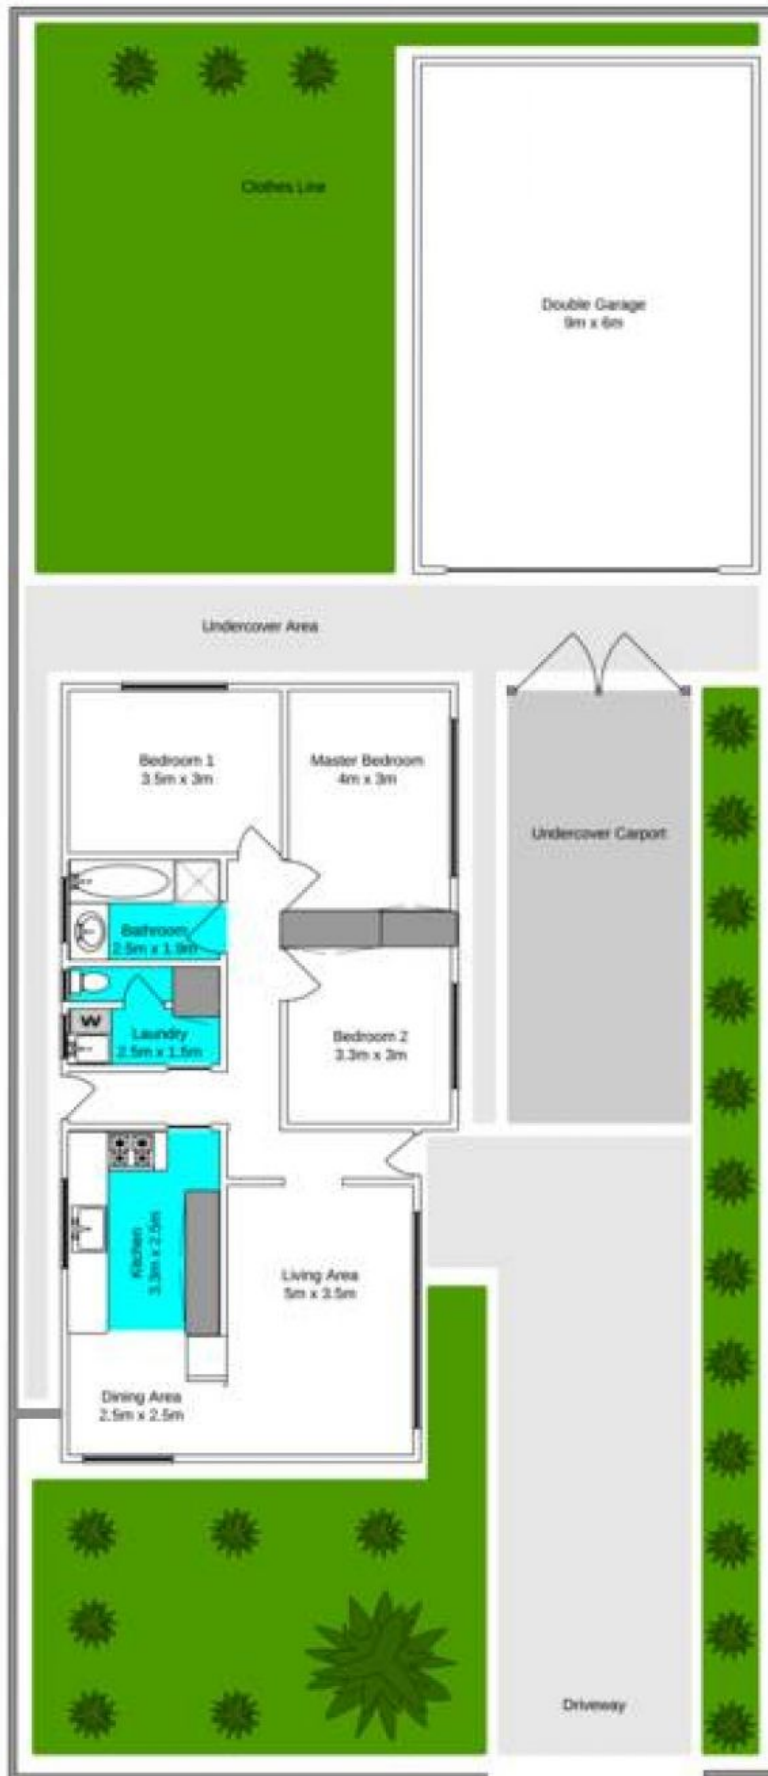

3 Wentworth Road MELTON SOUTH VIC

3  1  2 

This neat and tidy family home offers you the opportunity to enter the property market at an affordable price. Comprising of 3 generous size bedrooms two with built in robes, spacious formal lounge, kitchen with adjoining meals area, central bathroom. Located in Melton South only moments from shops and public transport. Set on an approx. 581m2 allotment Call today to organise your inspection.

Land Size : 581 sqm

View : <https://www.ypa.com.au/7398869>

Shane Spiteri
0488 980 115

3 Wentworth Rd, Melton South

While every precaution has been taken to establish the accuracy of the above information, Prospective buyers are advised to make their own enquiries.