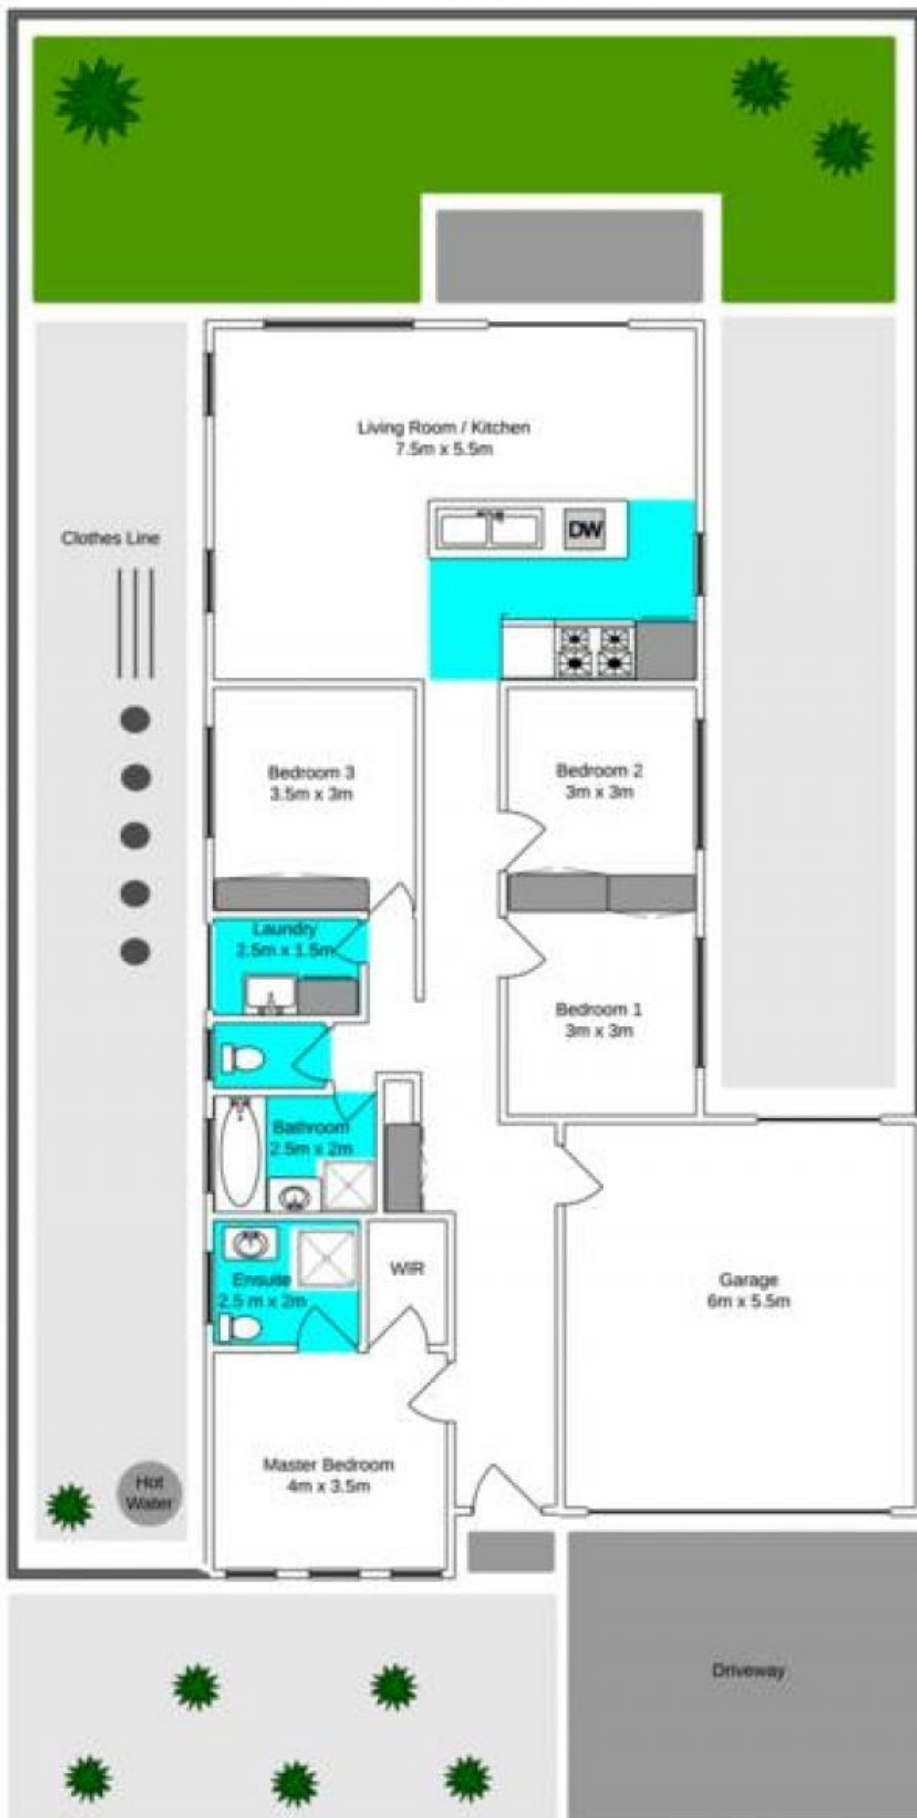

21 Turpentine rd, Brookfield