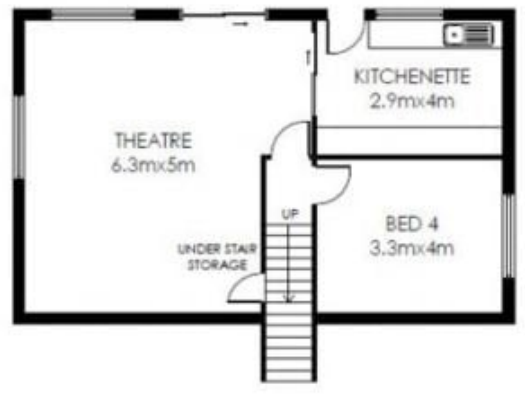

6 DOUGLAS CT, WESTMEADOWS