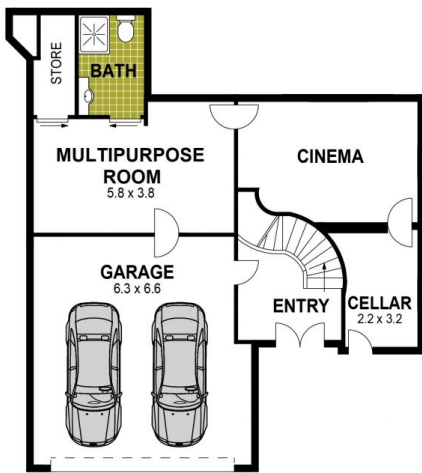

69 Stonebridge Way Attwood VIC

4  3  2 

Land Size : 854 sqm

View : <https://www.ypa.com.au/7396710>

Eddi Bagdadi
0432 208 933

Khaled Khaled
0400 004 556

69 Stonebridge Way, Attwood

Disclaimer : Whilst every precaution is taken to ensure information provided regarding this property is highly accurate, the measurements are for guidance only and are not to be used for any other purpose. The agency and creators of this illustration deny responsibility for any omissions or errors contained herein, or for practices carried out with further use of these dimensions. Dimensions are taken from the structural walls in each respective room and will be taken on the longest dimension to maintain uniformity across plans.