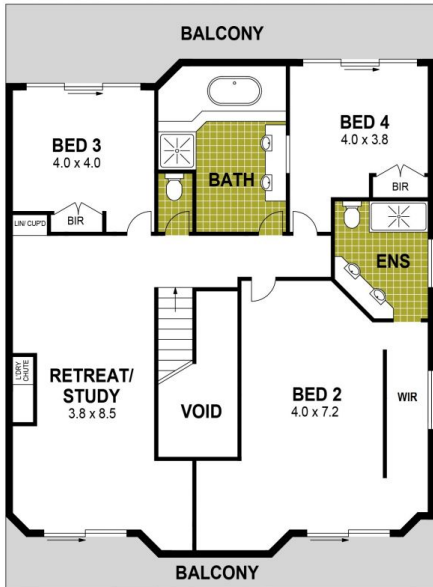

69 Stonebridge Way Attwood VIC

4  3  2 

Land Size : 854 sqm

View : <https://www.ypa.com.au/7396710>

Eddi Bagdadi
0432 208 933

Khaled Khaled
0400 004 556

69 Stonebridge Way, Attwood

Disclaimer : Whilst every precaution is taken to ensure information provided regarding this property is highly accurate, the measurements are for guidance only and are not to be used for any other purpose. The agency and creators of this illustration deny responsibility for any omissions or errors contained herein, or for practices carried out with further use of these dimensions. Dimensions are taken from the structural walls in each respective room and will be taken on the longest dimension to maintain uniformity across plans.