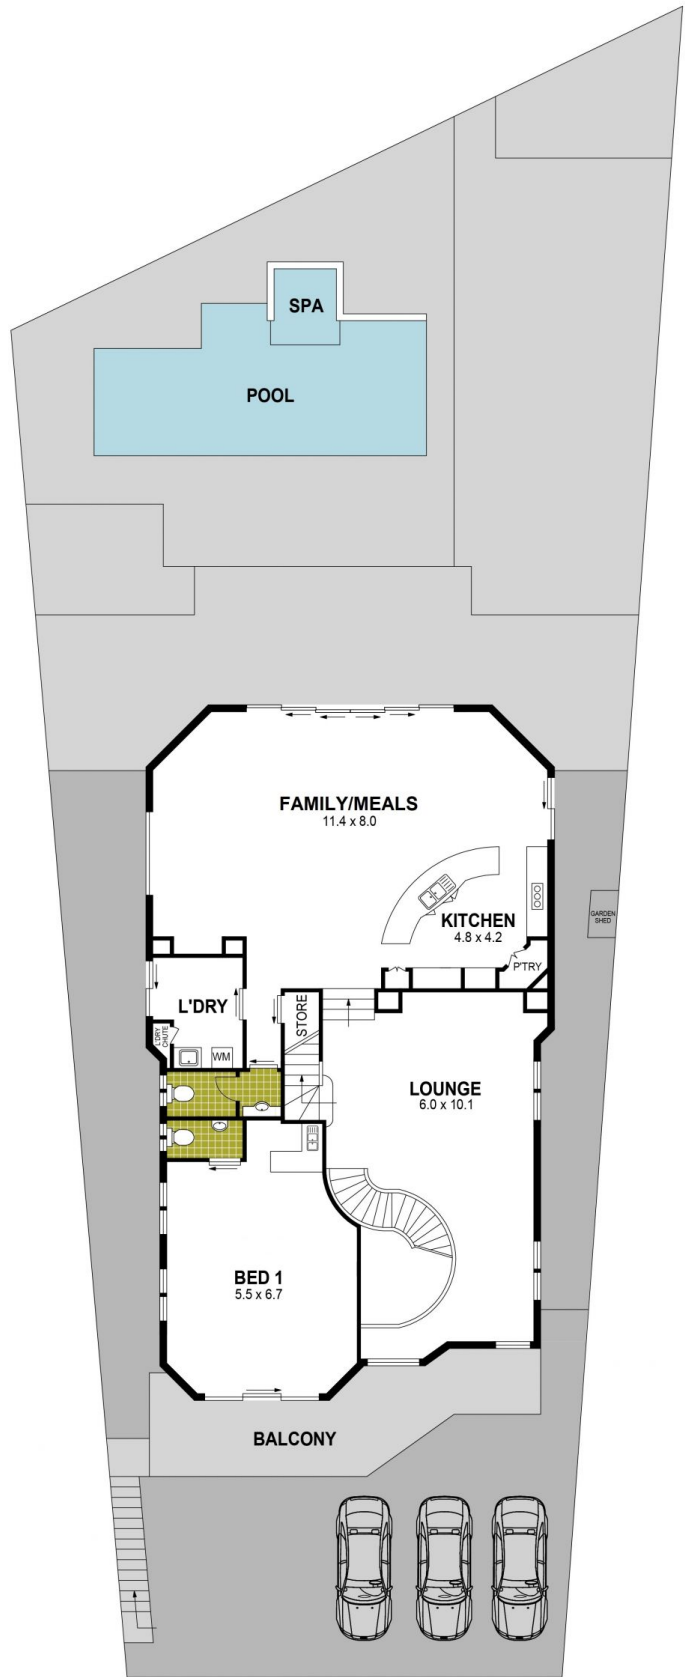

69 Stonebridge Way Attwood VIC

4  3  2 

Land Size : 854 sqm

View : <https://www.ypa.com.au/7396710>

Eddi Bagdadi
0432 208 933

Khaled Khaled
0400 004 556

69 Stonebridge Way, Attwood

Disclaimer : Whilst every precaution is taken to ensure information provided regarding this property is highly accurate, the measurements are for guidance only and are not to be used for any other purpose. The agency and creators of this illustration deny responsibility for any omissions or errors contained herein, or for practices carried out with further use of these dimensions. Dimensions are taken from the structural walls in each respective room and will be taken on the longest dimension to maintain uniformity across plans.