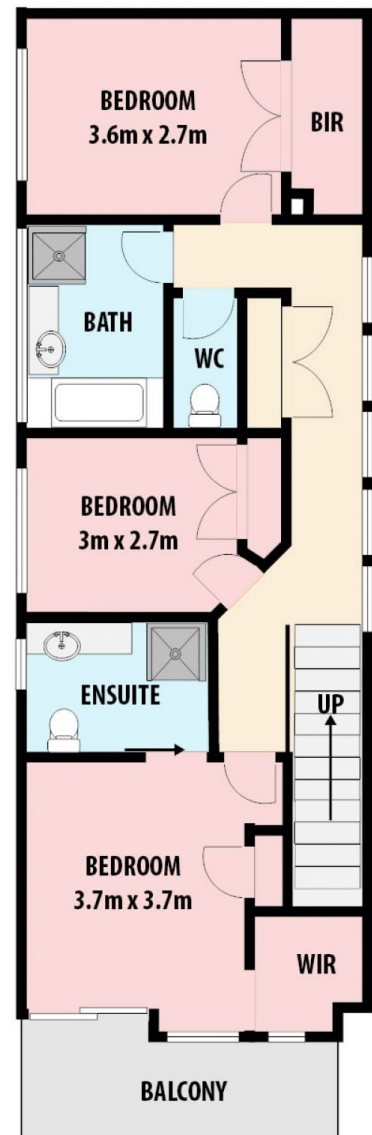

27 Flowerdale Crescent Roxburgh Park VIC

4  2  2 

This home is beautifully designed and executed over two superior levels. Positioned in the heart of Roxburgh Park. This impressive residence provides a ready-to-enjoy lifestyle with its wonderfully flexible design and features throughout, perfect for growing families or the savvy investor.

The two-level layout offers an abundance of living space with room to gather with loved ones, entertain guests or unwind at the end of the day.

Walk in and enjoy two living zones, formal upon entry and an open-plan kitchen with stainless steel appliances and ample cupboard space, living and dining is set on the main floor and bathed in natural light.

The impressive floorplan also offers four bedrooms and two

Price : \$ 595,000

View : <https://www.ypa.com.au/7396696>

Khaled Khaled
0400 004 556

UPPER FLOOR

27 FLOWERDALE CRESCENT, ROXBURGH PARK

All dimensions and data shown in this sketch are approximate