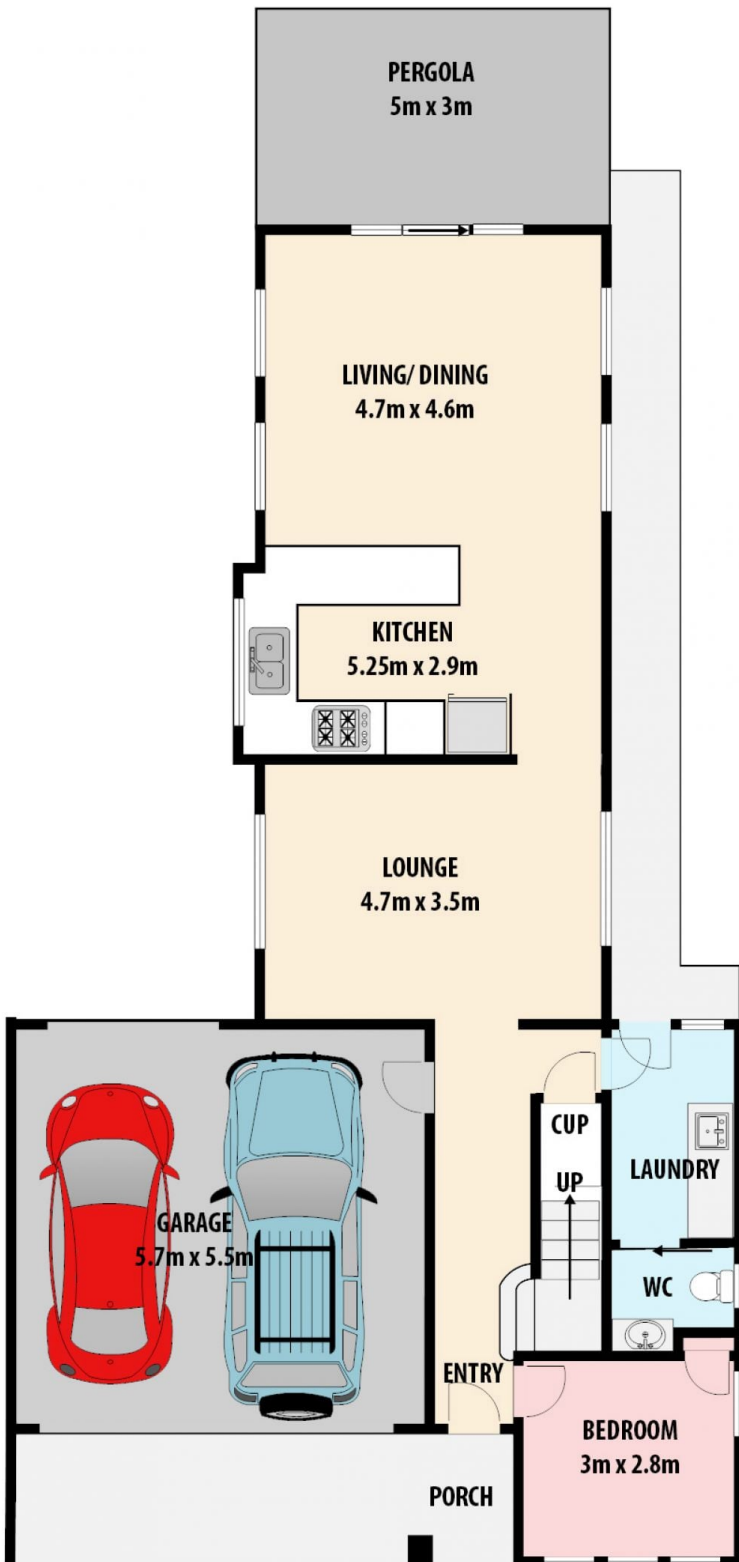

27 Flowerdale Crescent Roxburgh Park VIC

4  2  2 

This home is beautifully designed and executed over two superior levels. Positioned in the heart of Roxburgh Park. This impressive residence provides a ready-to-enjoy lifestyle with its wonderfully flexible design and features throughout, perfect for growing families or the savvy investor.

The two-level layout offers an abundance of living space with room to gather with loved ones, entertain guests or unwind at the end of the day.

Walk in and enjoy two living zones, formal upon entry and an open-plan kitchen with stainless steel appliances and ample cupboard space, living and dining is set on the main floor and bathed in natural light.

The impressive floorplan also offers four bedrooms and two

Price : \$ 595,000

View : <https://www.ypa.com.au/7396696>

Khaled Khaled
0400 004 556

UPPER FLOOR

27 FLOWERDALE CRESCENT, ROXBURGH PARK

All dimensions and data shown in this sketch are approximate