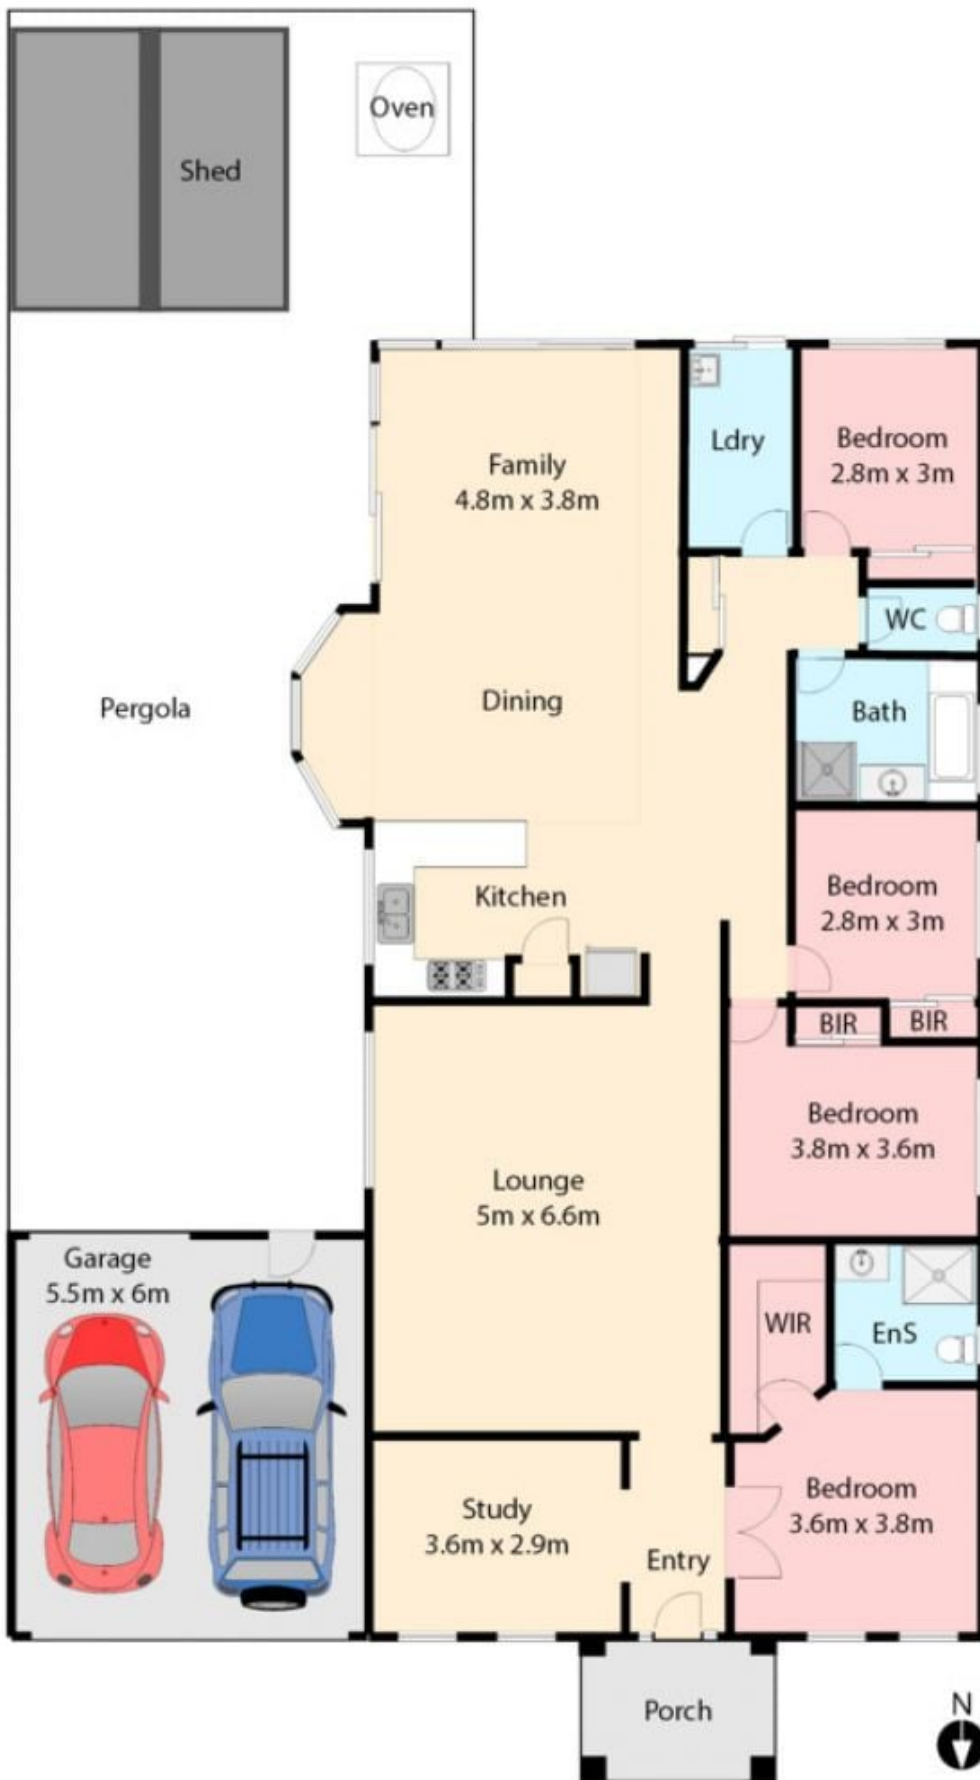

Eddi Bagdadi
0432 208 933

10 Tiffany Crescent, Roxburgh Park

All data and dimensions in this sketch are approximate