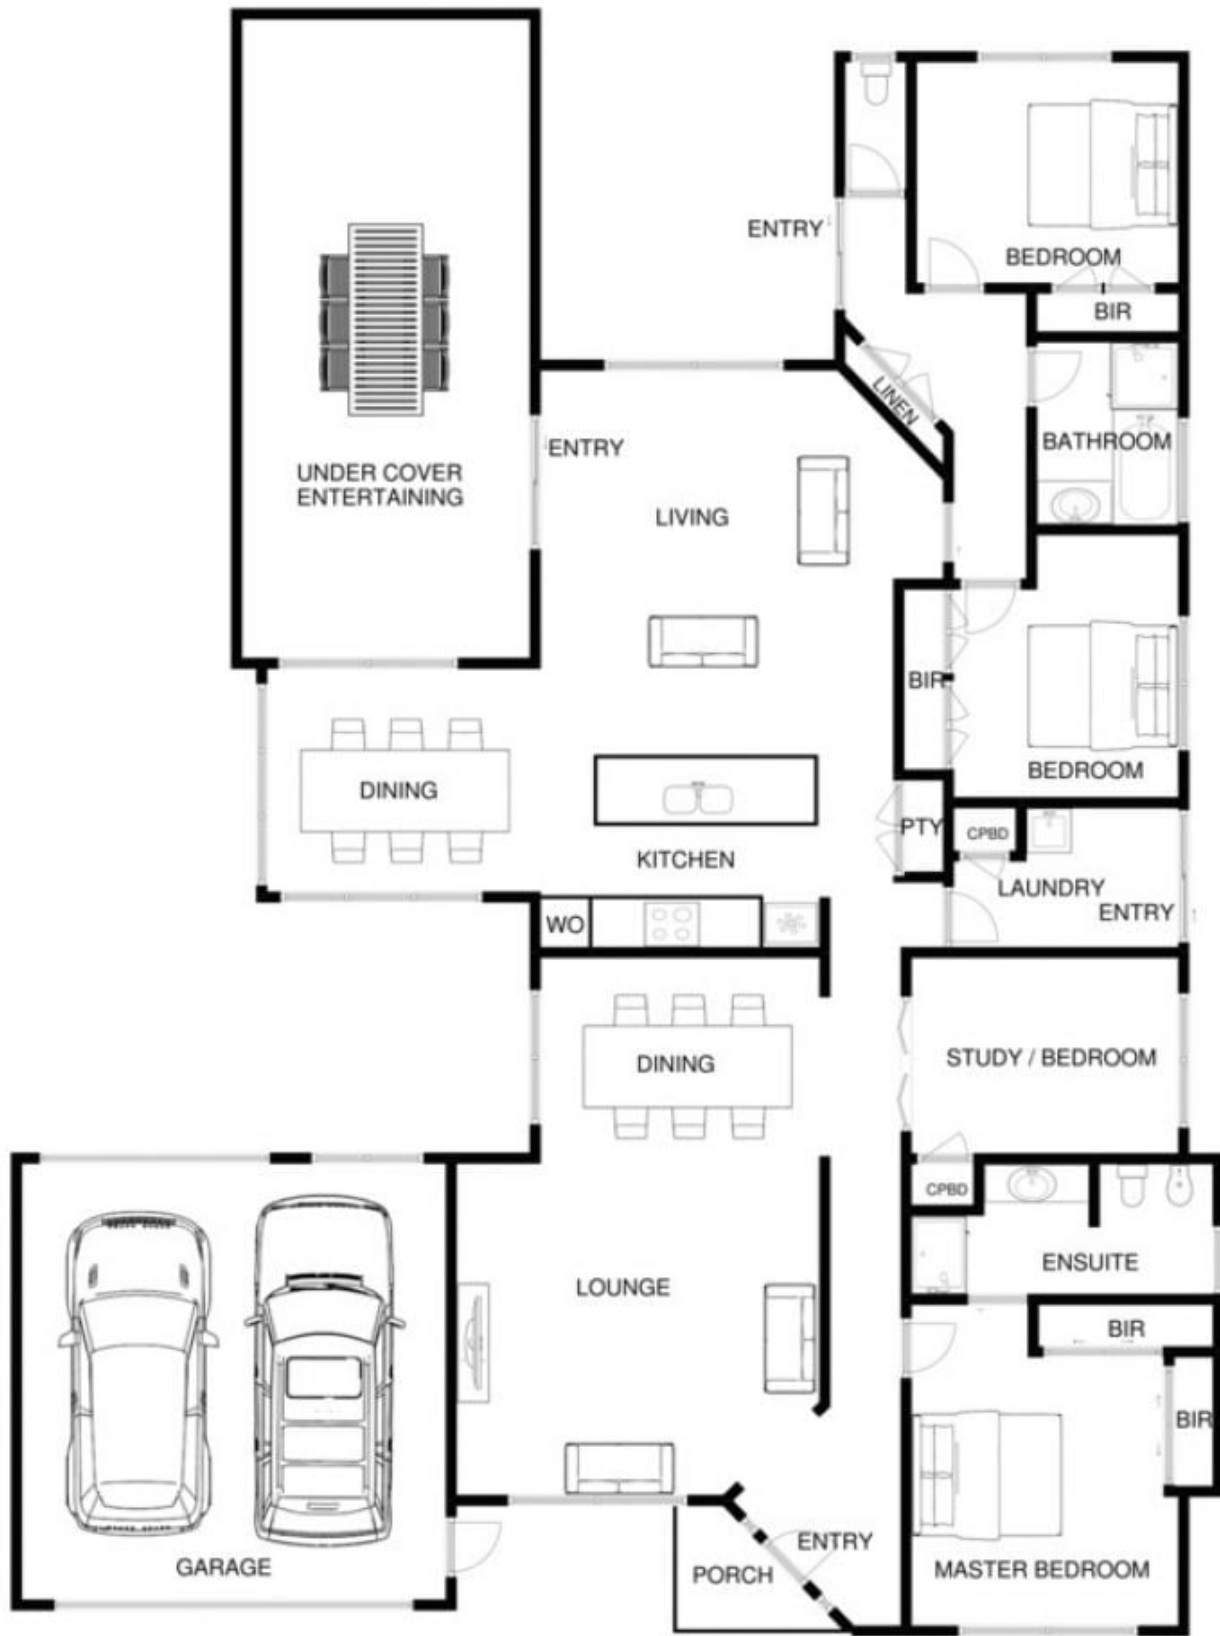

Monica Paige
0416 255 713

0M 5M

98 PALM TREE DRIVE SAFETY BEACH

This image is an artistic representation. It is the responsibility of all interested parties to verify all data depicted and omitted.