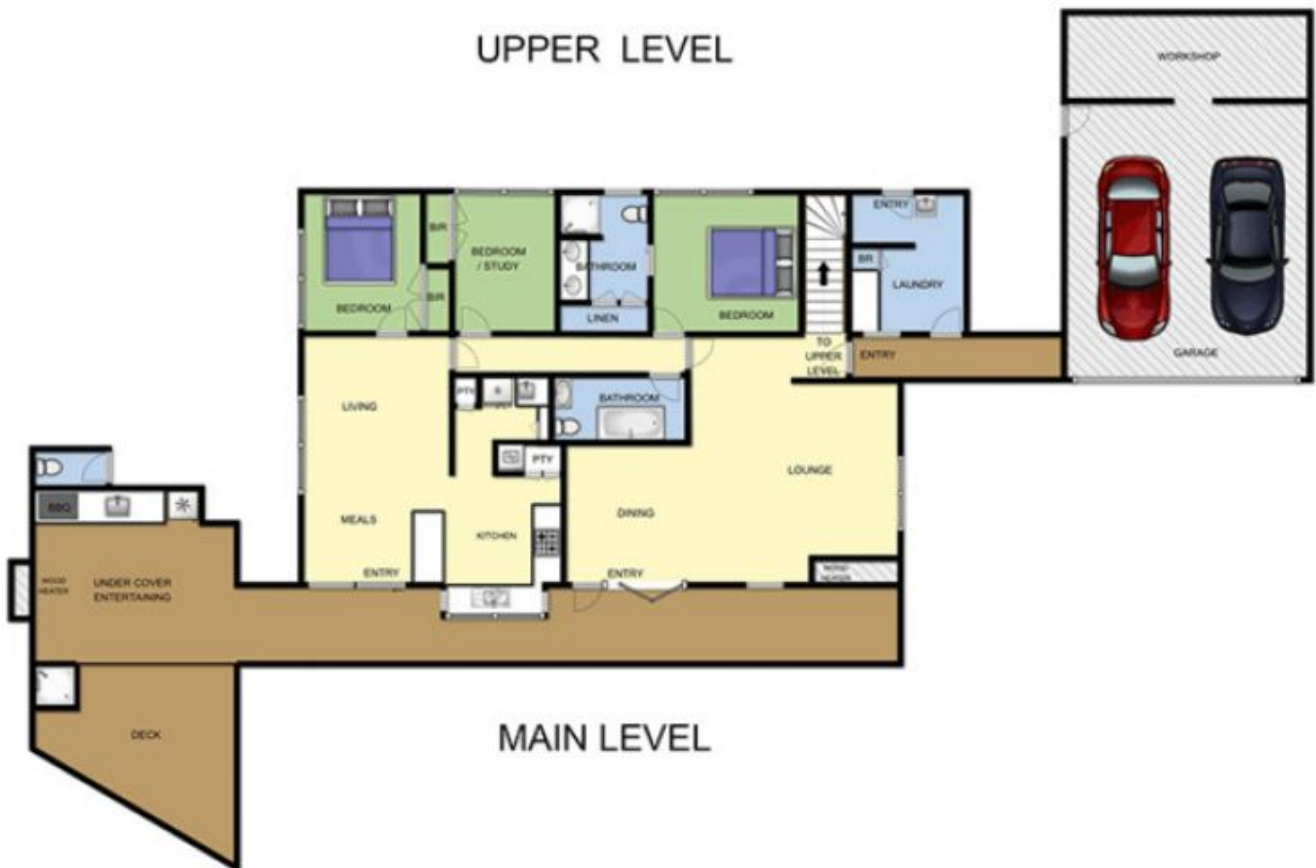

UPPER LEVEL

MAIN LEVEL