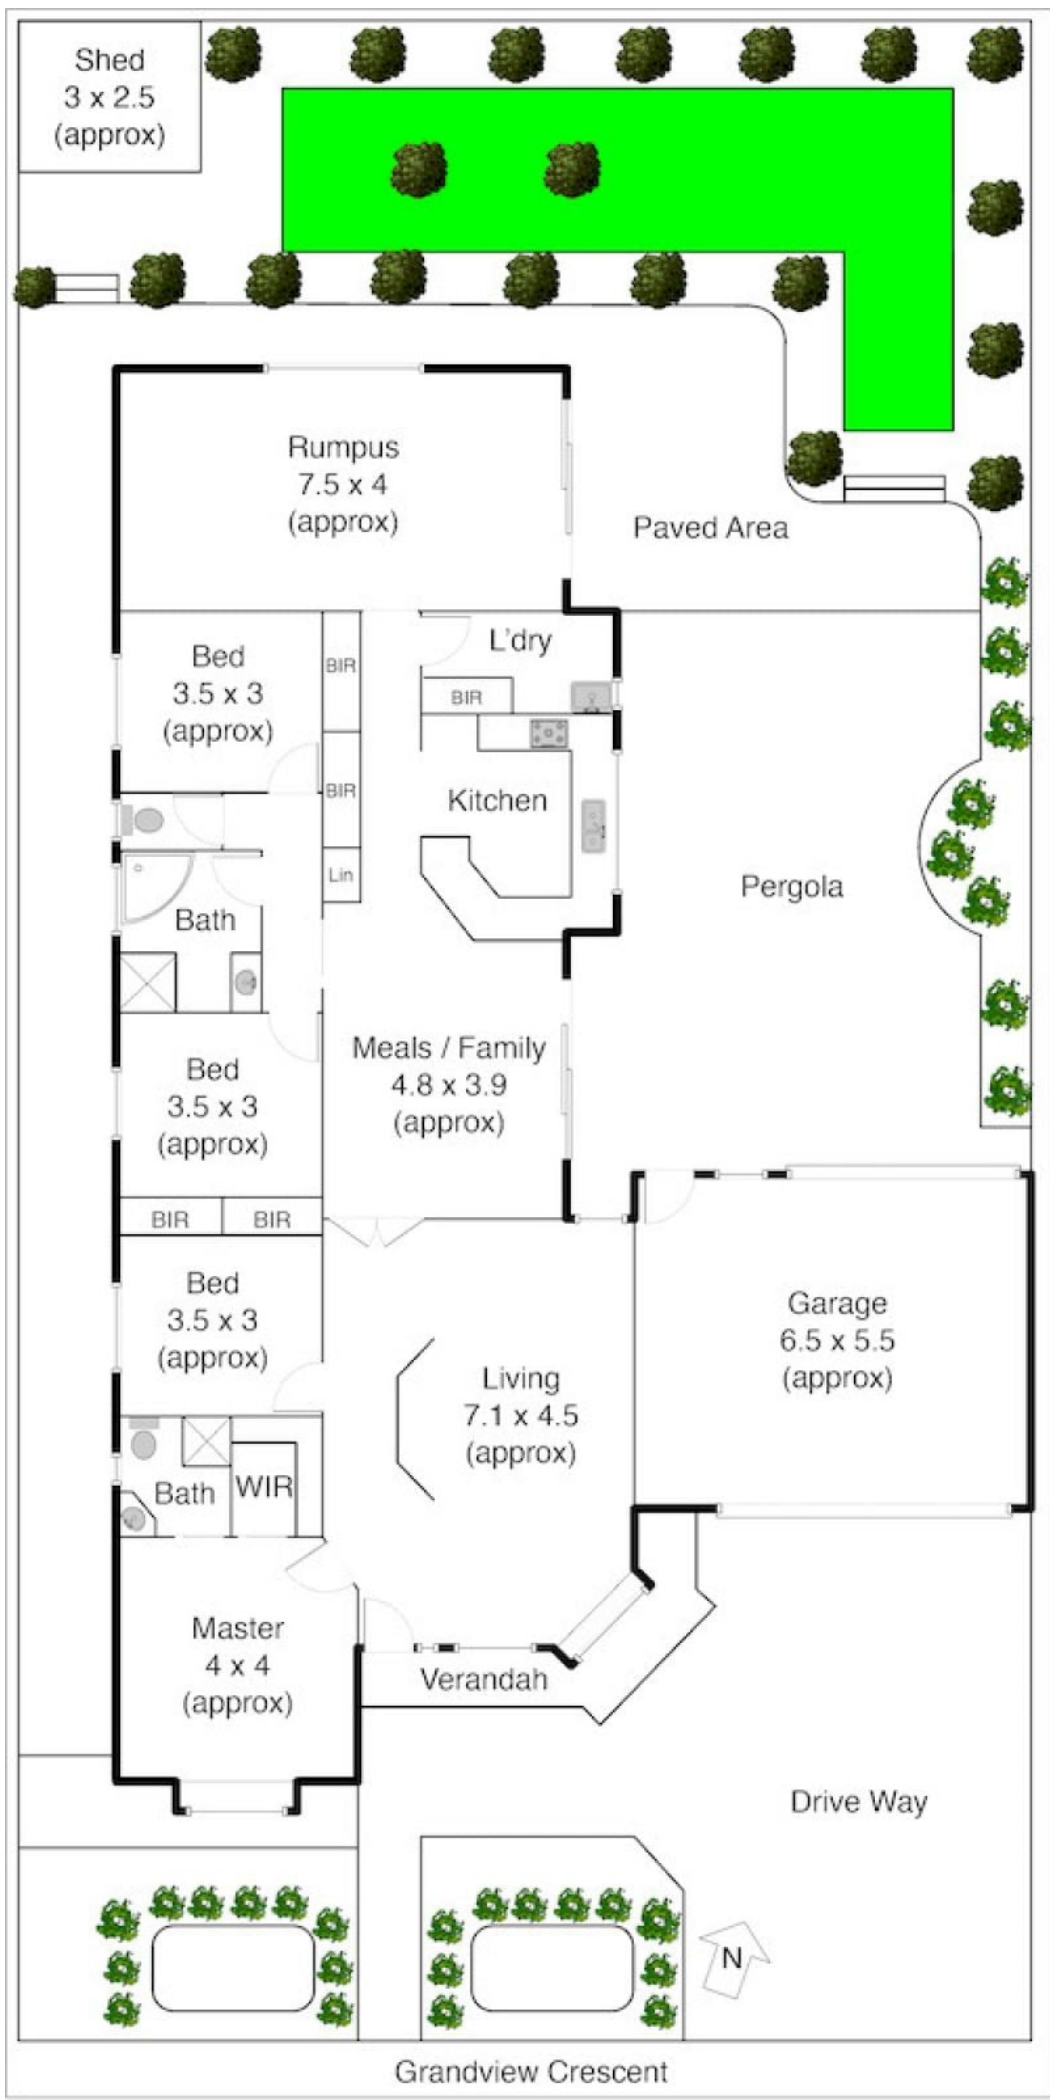

Peter Colella
0421 346 326

Grandview Crescent