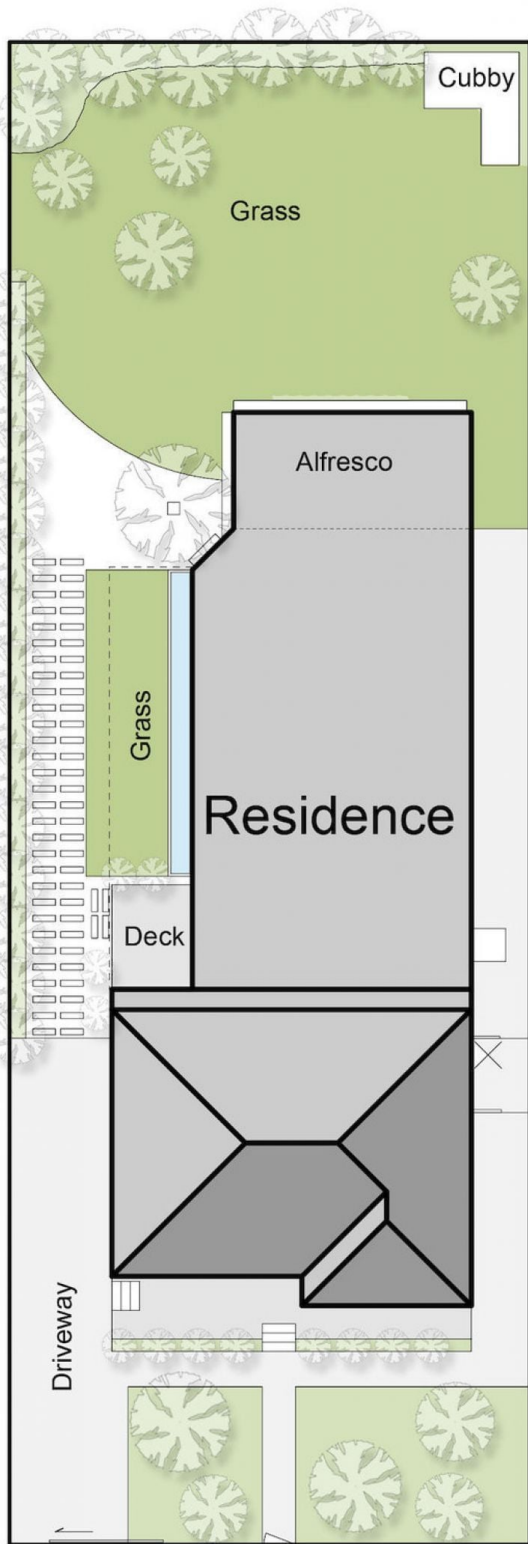

Site Plan

15 Liesma Street, Rye