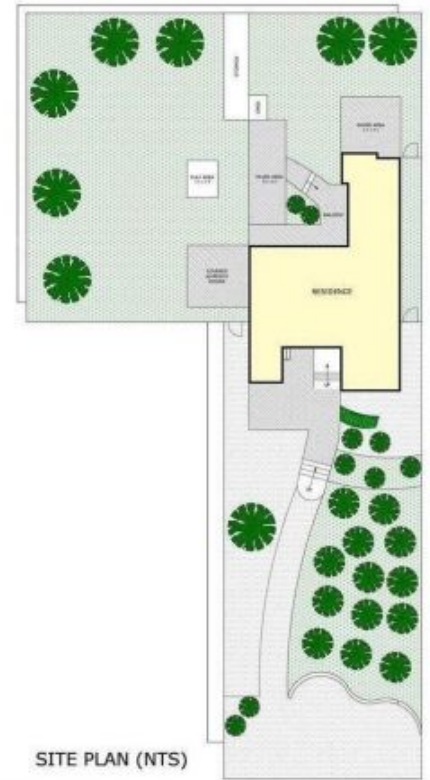

SITE PLAN (NTS)