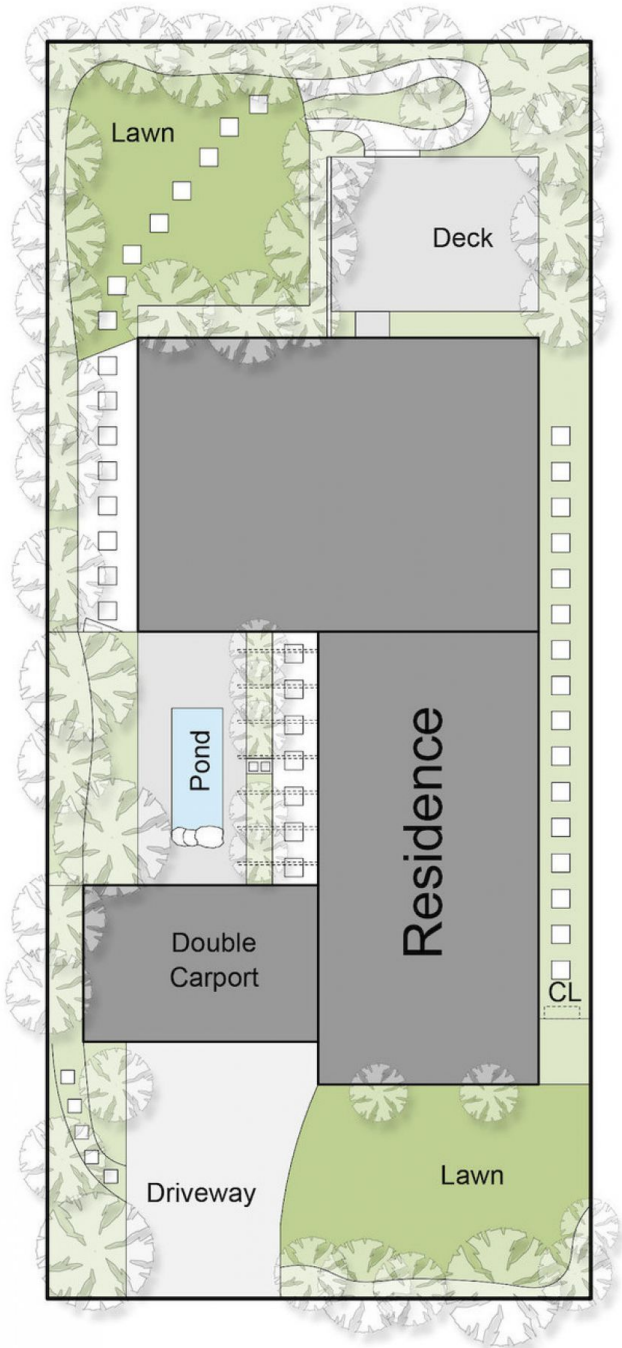

Site Plan

12 Robin Parade, Rye