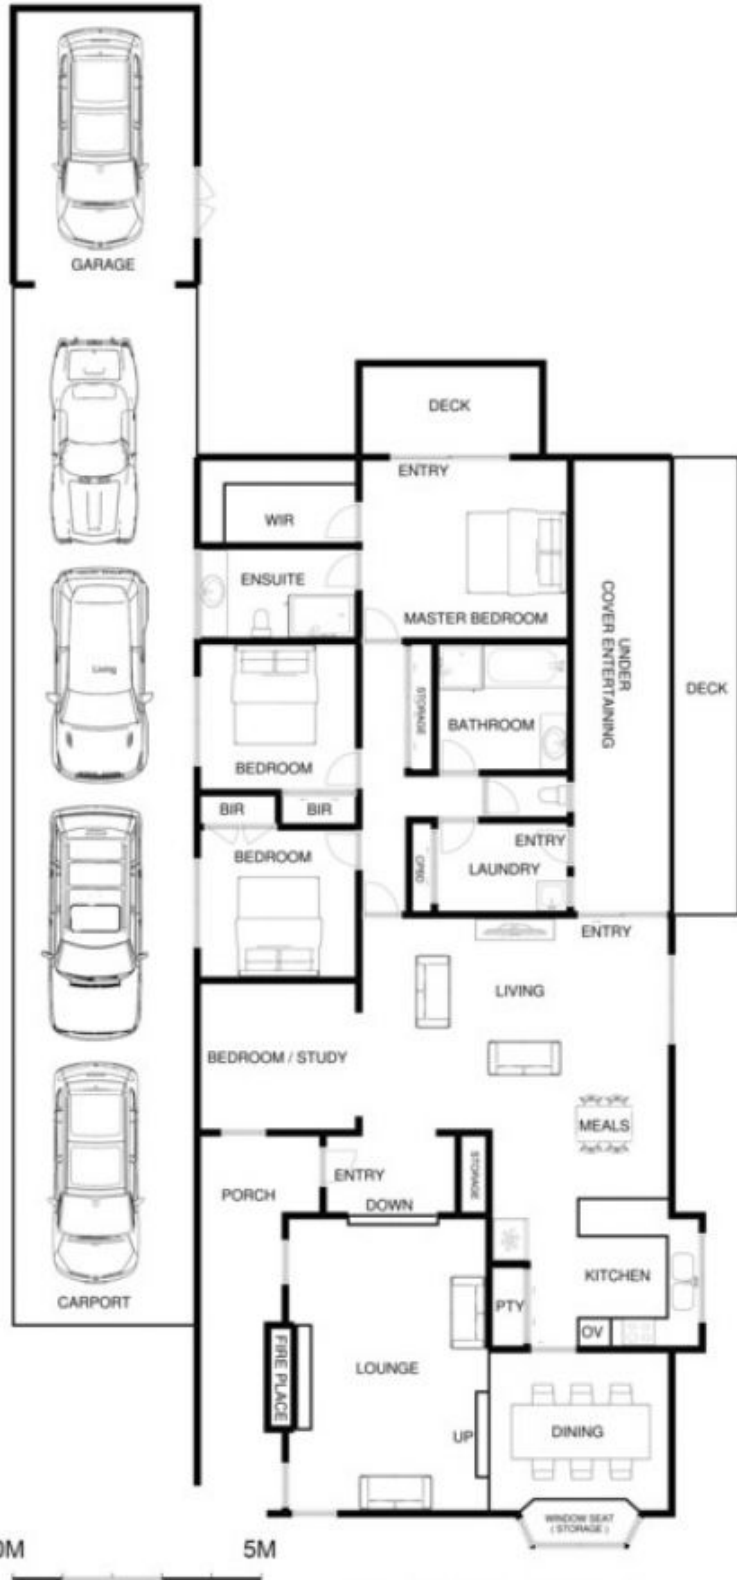

15 Majestic Drive SOMERVILLE VIC

4  2  5 

Land Size : 614 sqm

View : <https://www.ypa.com.au/7393141>

Tony Talarico
0420 778 401

SITE

RESIDENCE

15 MAJESTIC DRIVE SOMERVILLE

This image is an artistic representation. It is the responsibility of all interested parties to verify all data depicted and omitted.